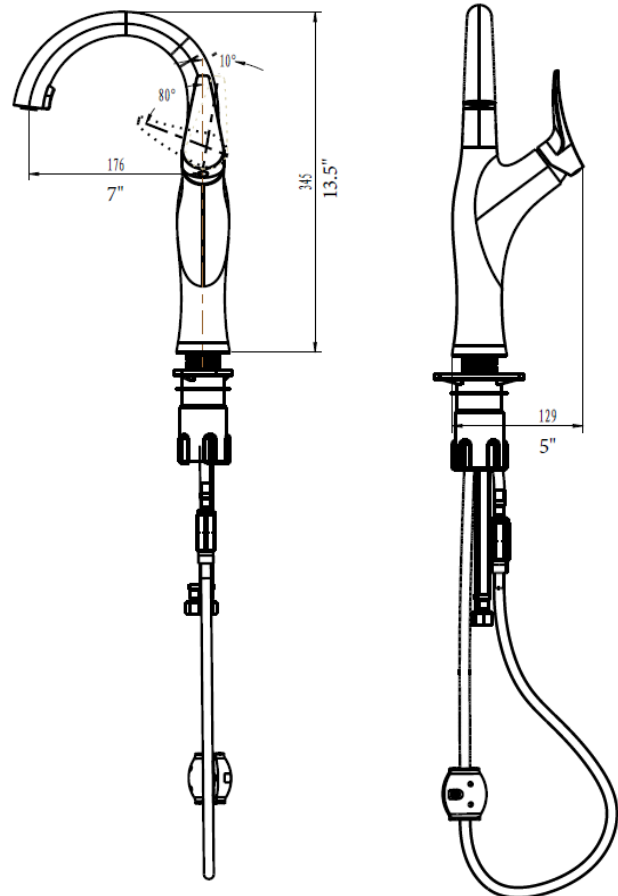

FEATURES

- Solid brass body
- Ceramic disk cartridge
- Pull-down stream only
- 2.2 GPM flow rate
- Installation in a 1-3/8" hole
- Color coded hot and cold supply lines
- 180 degree spout swivel
- Max deck thickness 2-1/4"

JOB INFORMATION

Job Name: _____

Contact: _____

Date Specified: _____

Specifier: _____

Contractor: _____

NOMINAL DIMENSIONS

Model 442039 shown

REACH	SPOUT HEIGHT	FAUCET HEIGHT
6-7/8"	9-3/4"	13-5/8"

See next page for exploded parts drawing and parts list.

BLANCO AMERICA

800.451.5782

www.blancoamerica.com

© 2016 BLANCO AMERICA

1/16

SPEC-001

Faucet hole Φ 1-3/8"

REPAIR PART GUIDE

Ref. #	Description	Part #
1	Artona Mounting Kit	442106
2	ARTONA Base Chrome	442107
2	ARTONA Base Stainless	442123
3	Cartridge	442109
4	ARTONA Cartridge Lock Nut Chrome	442110
5	ARTONA Cartridge Cap Chrome	442111
5	ARTONA Cartridge Cap Stainless	442124
6	ARTONA Cap and Screw Chrome	442112
6	ARTONA Cap and Screw Stainless	442125
7	ARTONA Handle Chrome	442113
7	ARTONA Handle Stainless	442126
8	Set of rings	442114
9	ARTONA Bar Handspray & Hose	442115
10	Aerator Kit	442116
11	Aerator	442117
12	Supply lines	441554
13	Supply lines	442118
14	ARTONA Bar Hose Connection 2.2gpm	442119
15	Weight 230 grams	442120
16	Flow Restrictor w Check Valve 2.2gpm	442121
17	Spray Hose Check Valve	442122