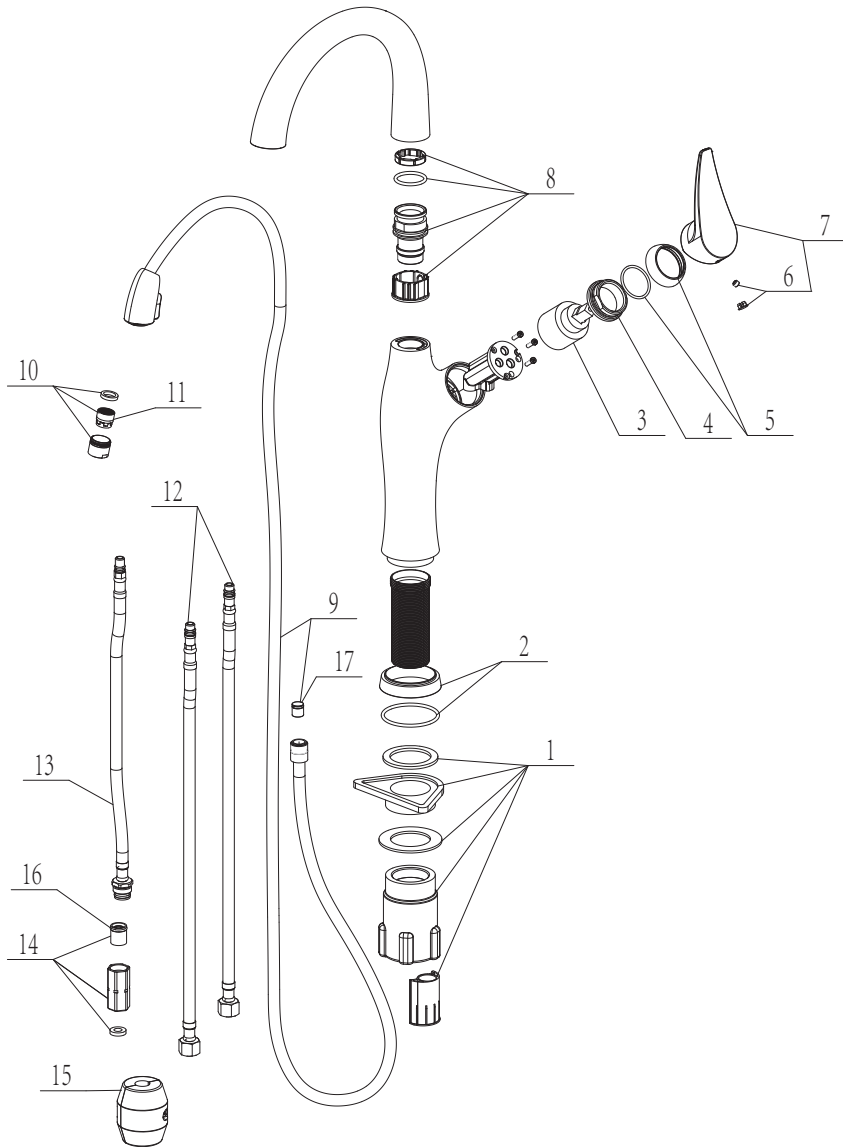

FEATURES

- Solid brass body
- Ceramic disk cartridge
- Pull-down stream only
- 2.2 GPM flow rate
- Installation in a 1-3/8" hole
- Color coded hot and cold supply lines
- 180 degree spout swivel
- Max deck thickness 2-1/4"

JOB INFORMATION

Job Name: _____

Contact: _____

Date Specified: _____

Specifier: _____

Contractor: _____

NOMINAL DIMENSIONS

Model 442039 shown

REACH	SPOUT HEIGHT	FAUCET HEIGHT
6-7/8"	9-3/4"	13-5/8"

See next page for exploded parts drawing and parts list.

BLANCO AMERICA

800.451.5782

www.blancoamerica.com

© 2016 BLANCO AMERICA

1/16

SPEC-001

Faucet hole Φ 1-3/8"

REPAIR PART GUIDE

Ref. #	Description	Part #
1	Artona Mounting Kit	442106
2	ARTONA Base Chrome	442107
2	ARTONA Base Stainless	442123
3	Cartridge	442109
4	ARTONA Cartridge Lock Nut Chrome	442110
5	ARTONA Cartridge Cap Chrome	442111
5	ARTONA Cartridge Cap Stainless	442124
6	ARTONA Cap and Screw Chrome	442112
6	ARTONA Cap and Screw Stainless	442125
7	ARTONA Handle Chrome	442113
7	ARTONA Handle Stainless	442126
8	Set of rings	442114
9	ARTONA Bar Handspray & Hose	442115
10	Aerator Kit	442116
11	Aerator	442117
12	Supply lines	441554
13	Supply lines	442118
14	ARTONA Bar Hose Connection 2.2gpm	442119
15	Weight 230 grams	442120
16	Flow Restrictor w Check Valve 2.2gpm	442121
17	Spray Hose Check Valve	442122