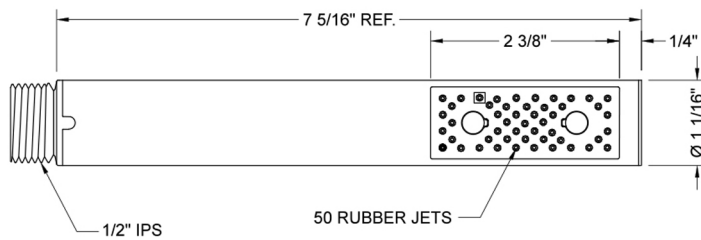

SPRAY PATTERNS:

COMPLIANCES:

Complies with: ASME A112.18.1-2012/CSA B125.1-12