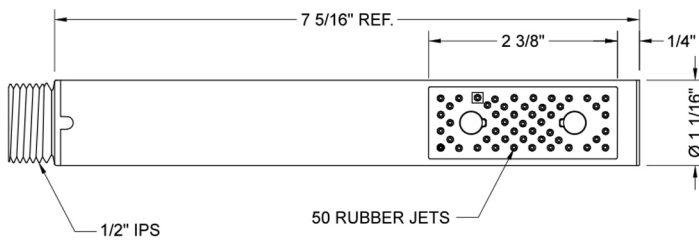

SPRAY PATTERNS:

COMPLIANCES:

CEC

Complies with: ASME A112.18.1-2012/CSA B125.1-12