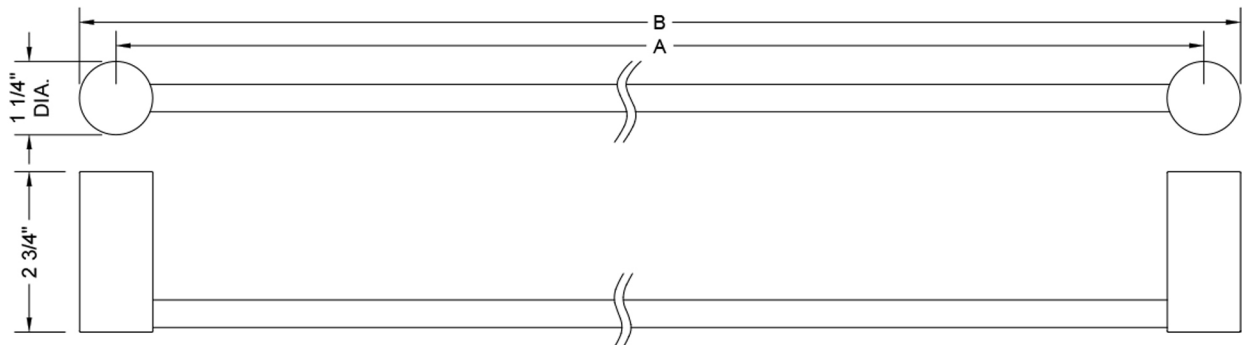

Contempo II 18" Towel Bar

Model #: -3501-TB-18-

FEATURES:

- All brass towel bar
- Universal mounting hardware included
- 2 3/4" projection
- Custom lengths available. Contact JACLO for pricing and availability.
- Able to be cut in the field
- Blocking required for proper installation

SPECIFICATION DRAWING:

CONTEMPO II JACLO TOWEL BARS			
PART. #	DESCRIPTION	A	B
3501-TB-18-	18" ALL BRASS TOWEL BAR	18"	19 1/4"
3501-TB-24-	24" ALL BRASS TOWEL BAR	23 3/16"	24 7/16"