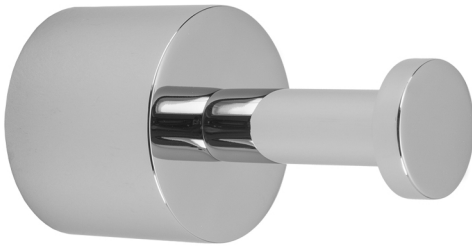

# Contempo II Robe Hook

Model #: -3501-RH-

### FEATURES:

- All brass robe hook
- Universal mounting hardware included
- 2 3/8" projection (3501-RH), 2 1/2" projection (3501-DRH)
- Blocking required for proper installation

### AVAILABLE FINISHES:

Polished Chrome (PCH)	Satin Chrome (SC)	Bronze Umber (BU)
Satin Nickel (SN)	Pewter (PEW)	Caramel Bronze (CB)
Polished Nickel (PN)	Antique Brass (AB)	Antique Copper (ACU)
Oil-Rubbed Bronze (ORB)	Polished Brass (PB)	Polished Copper (PCU)
Vintage Bronze (VB)	Satin Brass (SB)	Matte Black (MBK)
Satin Gold (SG)	Polished Gold (PG)	Black Nickel (BKN)
White (WH)	Unlacquered Brass (ULB)	Satin Cooper (SCU)
Almond (ALD)	Amber (AMB)	Azure Blue (AZB)
Coral (COR)	Mint Green (GRN)	Stone Grey (GRY)
Lilac (LAC)	Light Blue (LBL)	Limon (LIM)
Plum (PLM)	Pink (PNK)	Red (RED)
Graphite (GPH)	Aged Unlacquered Brass (AUB)	