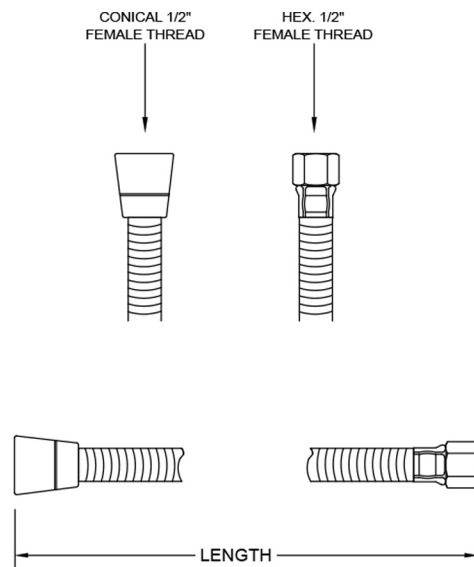

60" Double Spiral Brass Hose

Model #: 3060-DS-

FEATURES:

- 60" Double spiral brass handshower hose
- 1/2" Female threads
- Brass hex nut is on one end of the hose, and a brass conical nut to hold the handshower is on the other end
- Attach handshower to conical end of hose
- For luxury shower units
- Not available in WH

SPECIFICATION DRAWING:

DOUBLE SPIRAL BRASS HOSE		
PART #	DESCRIPTION	LENGTH
3024-DS	DOUBLE SPIRAL BRASS HOSE 24"	24"
3049-DS	DOUBLE SPIRAL BRASS HOSE 49"	49"
3060-DS	DOUBLE SPIRAL BRASS HOSE 60"	60"
3071-DS	DOUBLE SPIRAL BRASS HOSE 71"	71"
3079-DS	DOUBLE SPIRAL BRASS HOSE 79"	79"