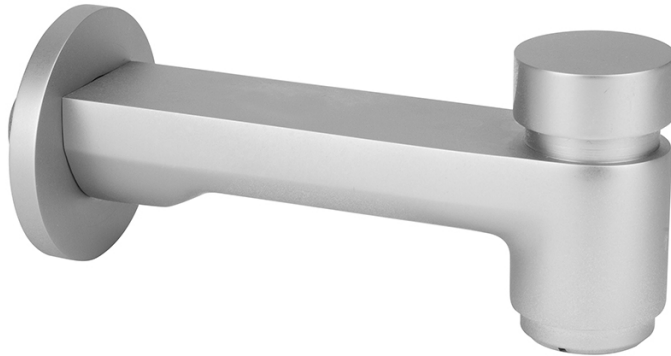

## Contempo Diverter Tub Spout

Model #: 2022-

### FEATURES:

- All brass diverter tub spout
- 1/2" female IPS inlet
- 6 9/16" reach
- Collection: Contempo/Contempo Slim

### AVAILABLE FINISHES:

Polished Chrome (PCH)	Satin Chrome (SC)	Bronze Umber (BU)
Satin Nickel (SN)	Pewter (PEW)	Caramel Bronze (CB)
Polished Nickel (PN)	Antique Brass (AB)	Antique Copper (ACU)
Oil-Rubbed Bronze (ORB)	Polished Brass (PB)	Polished Copper (PCU)
Vintage Bronze (VB)	Satin Brass (SB)	Matte Black (MBK)
Satin Gold (SG)	Polished Gold (PG)	Black Nickel (BKN)
White (WH)	Unlacquered Brass (ULB)	Satin Cooper (SCU)
Almond (ALD)	Amber (AMB)	Azure Blue (AZB)
Coral (COR)	Mint Green (GRN)	Stone Grey (GRY)
Lilac (LAC)	Light Blue (LBL)	Limon (LIM)
Plum (PLM)	Pink (PNK)	Red (RED)
Graphite (GPH)	Aged Unlacquered Brass (AUB)	