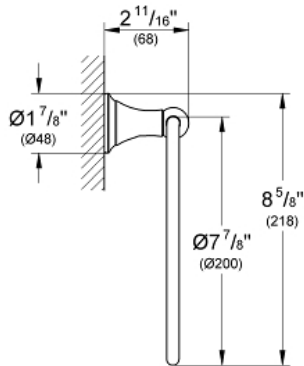

SEABURY
Towel Ring
MODEL # 40158EN0

Pure Freude
an Wasser

GROHE

Product Description:
SEABURY
Towel Ring

Standard Specification:

- GROHE StarLight finish

Applicable Codes & Standards:

- Energy Policy Act of 1992
- ASME A112.18.1/CSA B125.1

Color:

- 40158EN0 Brushed Nickel InfinityFinish