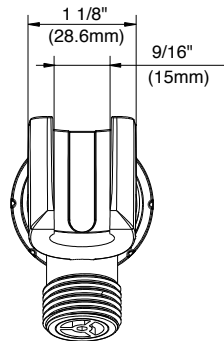

D469050

Submittal Information:

Name: _____
Location: _____

Contractor: _____
Contact #: _____