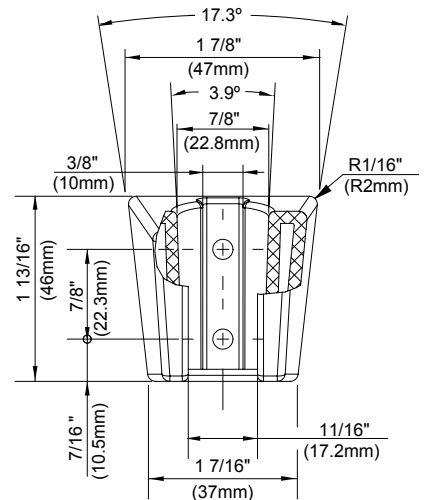

D469050

Submittal Information:

Name: _____
Location: _____

Contractor: _____
Contact #: _____