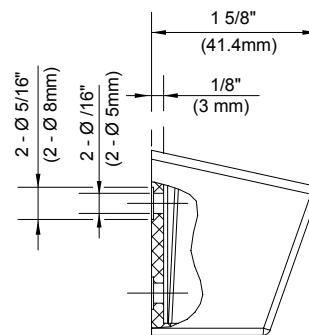

D469050

Submittal Information:

Name: _____
Location: _____

Contractor: _____
Contact #: _____