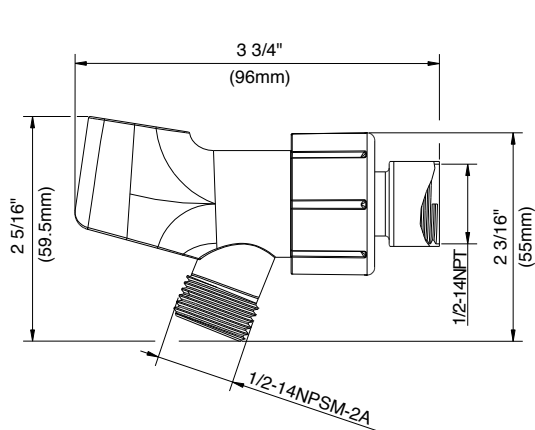

SPECIFICATIONS

Features/Benefits

- D469050: Two Position Wall Mount Bracket for Handshowers
- D469100: Shower Arm Mount with Brass Ball Joint and Integral Check Valve

Available Color/Finishes

Color	Description

Chrome

Please see danze.com or current price list for available finishes.

Finish is defined by additional suffix.

D469100