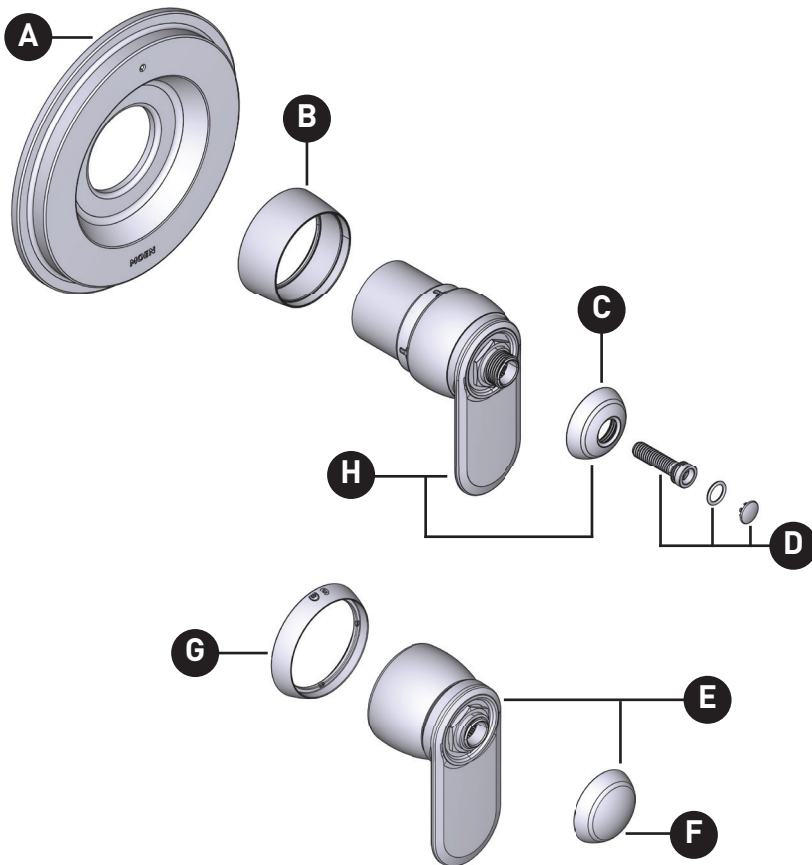

ILLUSTRATED PARTS

GREENFIELD™

ExactTemp® 3/4" Thermostatc Shower Trim

MODELS: T4401 Series - Thermostatic Valve Trim Only
T4402 Series - Volume Control Shower Trim

ORDER BY PART NUMBER

*Trim can be used with S3371 thermostatic valve and S3600 volume control valve.

ID	Kit Number	Finish
*A	216691	See below
*B	130153	Use with all finishes except BL
	130153WR	Wrought Iron (Used with Matte Black)
*C	132320	Use with all finishes except BL
	132320WR	Wrought Iron (Used with Matte Black)
*D	130147	Use with all finishes except BL
	130147WR	Wrought Iron (Used with Matte Black)
E	216693	See below
*F	130150	Use with all finishes except BL
	130150	Wrought Iron (Used with Matte Black)
*G	130152	Use with all finishes except BL
	130152WR	Wrought Iron (Used with Matte Black)
	129102 (Optional Larger) Escutcheon Ring (3-1/16" O.D.)	Use with all finishes except BL
	129102WR	Wrought Iron (Used with Matte Black)
*H	216692	See below