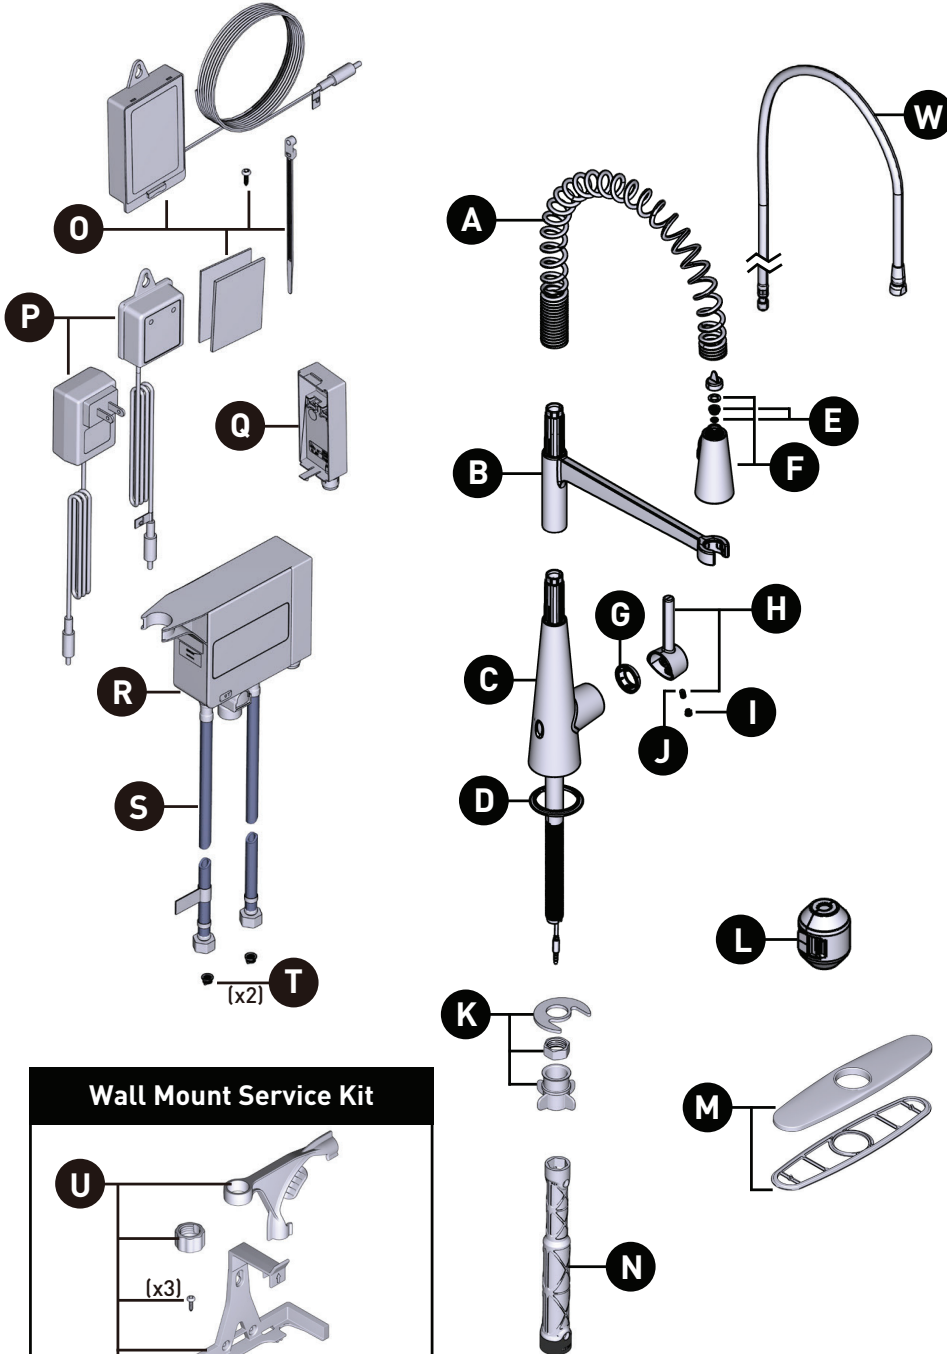

MOEN®

ORDER BY PART NUMBER

ILLUSTRATED PARTS

SLEEK™ MOTIONSENSE WAVE™

Single Handle Pre-Rinse Spring
 Pulldown Kitchen Faucet

MODELS: 5925EW Series

ID	Kit Number	Finish
*A	199097	See below
*B	199098	See below
*C	191001	See below
D	143338	Chrome
	143338BL	Matte Black (Use with Spot Resist Stainless)
E	141025	N/A
*F	187728	See below
*G	160660	See below
*H	187729	See below
*I	152859	Use with all finishes except SRS
	152859CSL	Use with Spot Resist Stainless
J	155023	N/A
K	193774	N/A
L	125989	N/A
*M	141002	See below
N	118305	N/A
O	177567	N/A
P	169031	N/A
Q	188031	N/A
R	177569	N/A
S	177572	N/A
T	197171	N/A
U	177566	N/A
V	176787	N/A
*W	150259	Chrome
	150259CST	Classic Satine (Use with Spot Resist Stainless)
	191751BL	Use with all finishes except SRS

*Finish Determined by Suffix	
Finish	Description
C	Chrome
SRS	Spot Resist Stainless
BL	Matte Black
BLS	Black Stainless