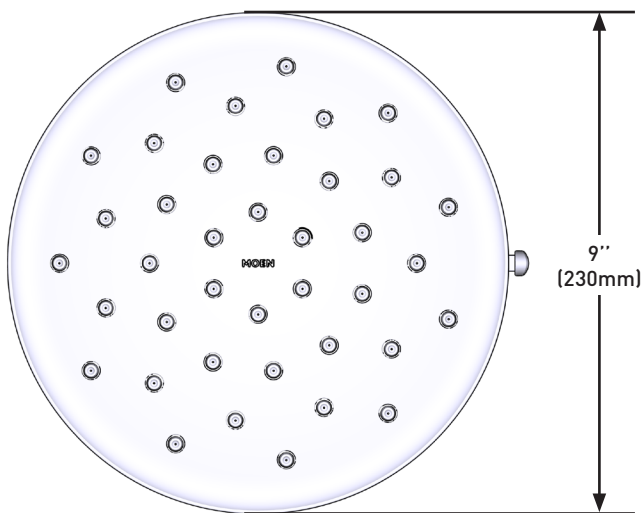

## Verso™

Rainshower with Infiniti™ dial and Magnetix™ Docking

**MODELS:** 220R3 series  
220R3EP series

**CRITICAL DIMENSIONS** DO NOT SCALE