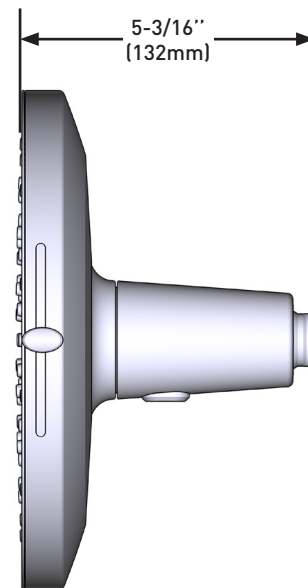

## OPERATION

- Infiniti™ dial allows users to precisely adjust to their preferred balance of force and coverage
- Magnetix showerhead is a snap to clean, easily detaching from the shower arm

## Verso™

Rainshower with Infiniti™ dial and Magnetix™ Docking

**MODELS:** 220R3 series  
220R3EP series

**CRITICAL DIMENSIONS** DO NOT SCALE