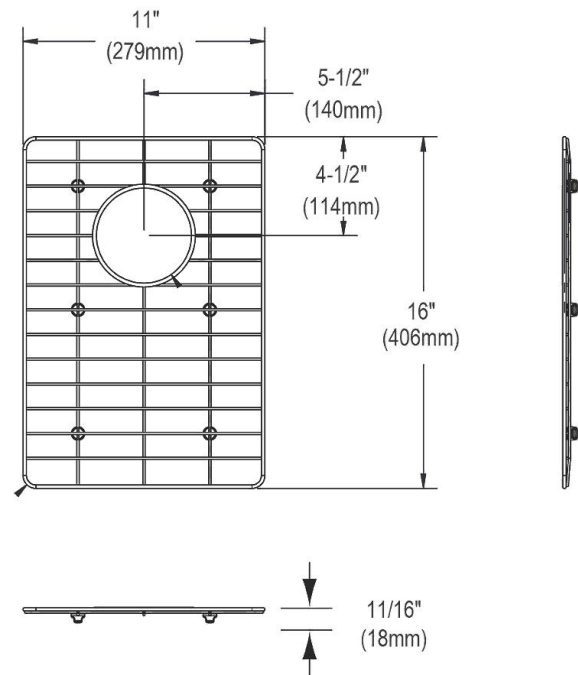

Material:	Stainless Steel
Finish:	Polished Stainless Steel
Dimensions:	11" x 16" x 11/16"
Fits Bowl Size(s):	Fits Crosstown bowl size: 12" x 17"

Special Note: For bowls with rear center drain opening.

AMERICAN PRIDE. A LIFETIME TRADITION. Like your family, the Elkay family has values and traditions that endure. For almost a century, Elkay has been a family-owned and operated company, providing thousands of jobs that support our families and communities.

[Clean and Care Manual (PDF)](#)

[Clean and Care Manual (PDF)](#)

[Installation Instructions (PDF)](#)

[Warranty (PDF)](#)