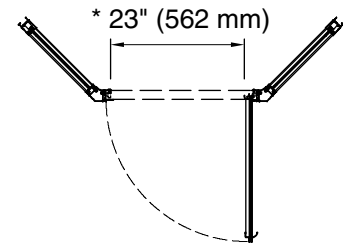

For the most current Specification Sheet, go to www.sterlingplumbing.com.

Note: Dimensions are taken on centerline of curb/threshold at the rough opening.

* Walk-through

Technical Information

All product dimensions are nominal.

- Installation type: For shower base installation
- Walk-through - Min: 23" (584 mm)
- Walk-through - Max: 27-9/16" (700 mm)
- Base-To-Wall Radius - Max: 3/8" (10 mm)
- Glass thickness: 1/8" (3 mm)

Notes

- Install this product according to the installation guide.
- The vertical opening should be a minimum of 75-1/2" (1918 mm) to allow for installation clearance.