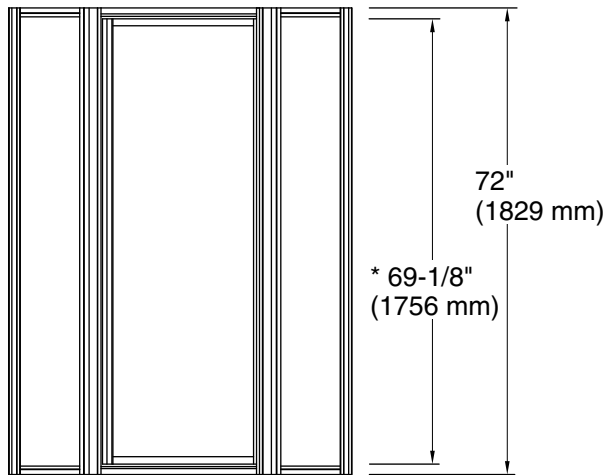

For the most current Specification Sheet, go to www.sterlingplumbing.com.

Note: Dimensions are taken on centerline of curb/threshold at the rough opening.

* Walk-through

Technical Information

All product dimensions are nominal.

- Installation type: For shower base installation
- Walk-through - Min: 23" (584 mm)
- Walk-through - Max: 27-9/16" (700 mm)
- Base-To-Wall Radius - Max: 3/8" (10 mm)
- Glass thickness: 1/8" (3 mm)

Notes

- Install this product according to the installation guide.
- The vertical opening should be a minimum of 75-1/2" (1918 mm) to allow for installation clearance.