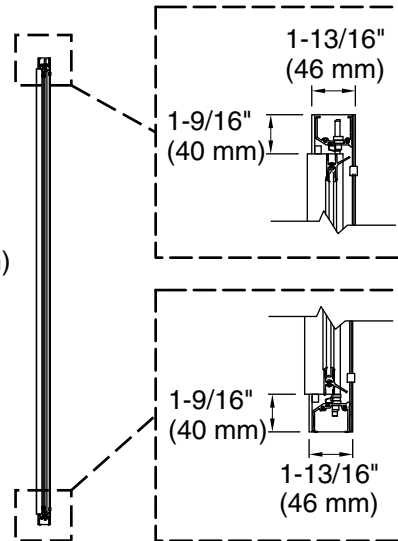

For the most current Specification Sheet, go to www.sterlingplumbing.com.

Note: Dimensions are taken on centerline of curb/threshold at the rough opening.

* Walk-through

Technical Information

All product dimensions are nominal.

- Installation type: For shower base installation
- Walk-through - Min: 23" (584 mm)
- Walk-through - Max: 27-9/16" (700 mm)
- Base-To-Wall Radius - Max: 3/8" (10 mm)
- Glass thickness: 1/8" (3 mm)

Notes

- Install this product according to the installation guide.
- The vertical opening should be a minimum of 75-1/2" (1918 mm) to allow for installation clearance.