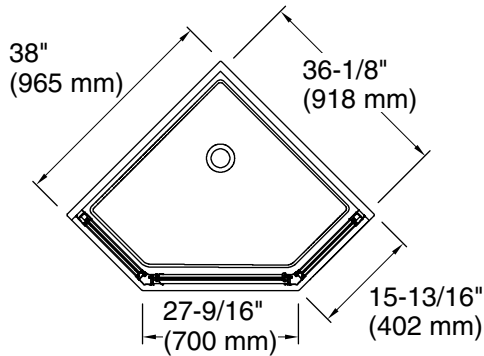

For the most current Specification Sheet, go to www.sterlingplumbing.com.

Note: Dimensions are taken on centerline of curb/threshold at the rough opening.

* Walk-through

Technical Information

All product dimensions are nominal.

- Installation type: For shower base installation
- Walk-through - Min: 23" (584 mm)
- Walk-through - Max: 27-9/16" (700 mm)
- Base-To-Wall Radius - Max: 3/8" (10 mm)
- Glass thickness: 1/8" (3 mm)

Notes