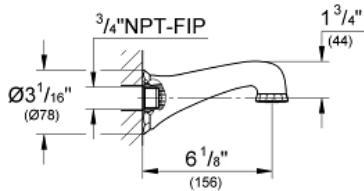

KENSINGTON
Wall Mounted Spout
MODEL # 13193EN0

Pure Freude
an Wasser

Product Description:
KENSINGTON
Wall Mounted Spout

Standard Specification:

- Flow control
- GROHE StarLight finish
- Max Flow Rate 13.2 gpm (50 L/min)

Applicable Codes & Standards:

- Energy Policy Act of 1992
- ASME A112.18.1/CSA B125.1

Color:

- 13193EN0 Brushed Nickel InfinityFinish