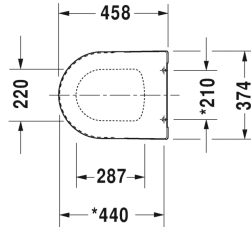

ME by Starck Toilet seat and cover # 002001..00 / 002001..00

Toilet seat and cover	Dimension	Weight	Order number
hinges stainless steel, without slow close			
Colors			
00 White 26 White/White Satin Matte			
Variant			
inside color White, outside color White		4.6 lb	002001..00
inside color White, outside color White Satin Matte		4.6 lb	002001..00

All drawings contain the necessary measurements which are subject to standard tolerances. They are stated in inch & mm and are non-binding. Exact measurements, in particular for customized installation scenarios, can only be taken from the finished ceramic piece.