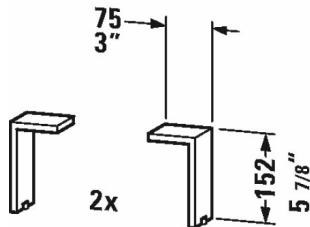

Accessories Legs # UV999300000

| < 5 7/8" Inch > |

Legs	Dimension	Weight	Order number
Chrome, 2 pieces			
Colors			
10 Chrome			
Variant			
	5 7/8" x 1 3/4" x 3/8" Inch		UV999300000
Suitable products			
Vanity unit floorstanding 1 pull-out compartment, 2 drawers, upper drawer including cut-out for siphon and siphon cover, for Vero # 032985, 31 1/2" x 17 1/2" Inch	31 1/2" x 17 1/2" Inch		VE6413
Vanity unit floorstanding 1 pull-out compartment, 2 drawers, upper drawer including cut-out for siphon and siphon cover, for Vero # 032910, 39 3/8" x 17 1/2" Inch	39 3/8" x 17 1/2" Inch		VE6414
Vanity unit floorstanding 1 pull-out compartment, 2 drawers, upper drawer including cut-out for siphon and siphon cover, for Vero # 032912, 47 1/4" x 17 1/2" Inch	47 1/4" x 17 1/2" Inch		VE6415
Vanity unit floorstanding 2 drawers, 1 pull-out compartment, upper drawer including cut-out for siphon and siphon cover, for Vero Air # 235050, 19 1/8" x 16 7/8" Inch	19 1/8" x 16 7/8" Inch		VA6584
Vanity unit floorstanding 2 drawers, 1 pull-out compartment, upper drawer including cut-out for siphon and siphon cover, for Vero Air # 235060, 23" x 16 7/8" Inch	23" x 16 7/8" Inch		VA6585
Vanity unit floorstanding 2 drawers, 1 pull-out compartment, upper drawer including cut-out for siphon and siphon cover, for Vero Air # 235080, 30 7/8" x 16 7/8" Inch	30 7/8" x 16 7/8" Inch		VA6587
Vanity unit floorstanding 2 drawers, 1 pull-out compartment, upper drawer including cut-out for siphon and siphon cover, for Vero Air # 235010, 38 3/4" x 16 7/8" Inch	38 3/4" x 16 7/8" Inch		VA6588
Vanity unit floorstanding 2 drawers, 1 pull-out compartment, upper drawer including cut-out for siphon and siphon cover, for Vero Air # 235012, 46 5/8" x 16 7/8" Inch	46 5/8" x 16 7/8" Inch		VA6589
Vanity unit floorstanding 2 drawers, 1 pull-out compartment, upper drawer including cut-out for siphon and siphon cover, 27" x 16 7/8" Inch	27" x 16 7/8" Inch		VA6586