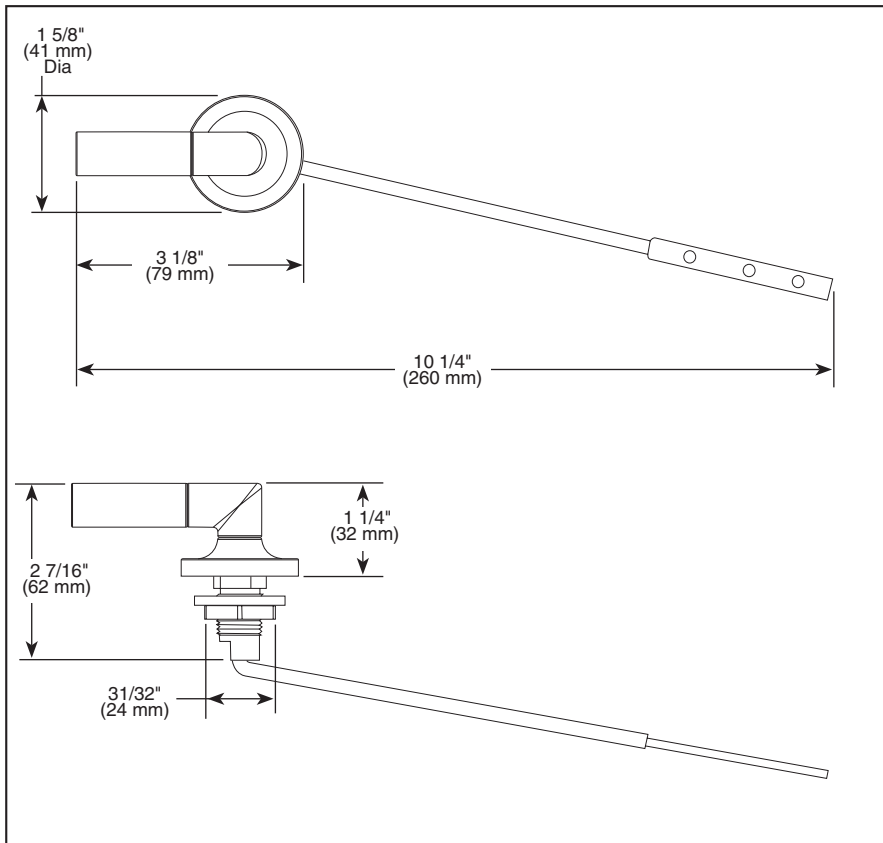

## ACCESSORIES

- Odin™ Bath Collection
- Front Mount Flush Lever

Submitted Model No.: \_\_\_\_\_

Specific Features: \_\_\_\_\_

▲ Designate proper finish suffix