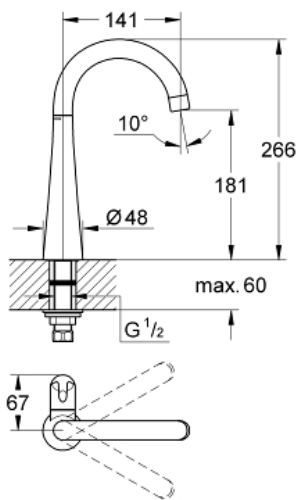

LADYLUX³
Kitchen Faucet
MODEL # 30026SD0

Pure Freude
an Wasser

Product Description:
LADYLUX³
Kitchen Faucet

Standard Specification:

- Single hole installation
- GROHE StarLight finish
- GROHE RealSteel Stainless Steel Construction produced from Grade 304 stainless steel
- Ceramic cartridge
- Flow control
- Swivel Spout
- Swivel area 360°
- Spout Reach 5 9/16"
- Max Flow Rate: 1.75 gpm (6.6 L/min)

Applicable Codes & Standards:

- Energy Policy Act of 1992
- NSF 61
- ASME A112.18.1/CSA B125.1
- US Federal and State material regulations
- ICC/ANSI A117.1
- LOGO NSF

Color:

- 30026SD0 GROHE RealSteel®