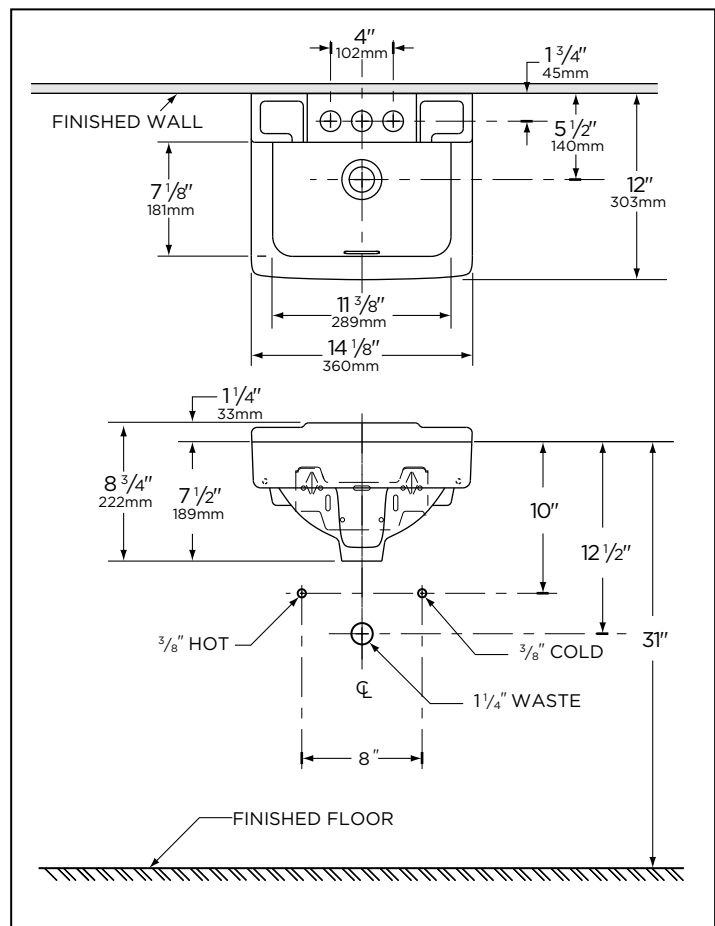

□ **12-354**

Features:

- Vitreous China
- 14 1/8" x 12" Wall-Hung Lavatory
- 4" Faucet Centers
- 11 3/8" x 7 1/8" Bowl
- Two Integral Self-Draining Soap Dishes
- Front Overflow
- Fast Aligning One-Piece Wall Hanger

Fixtures:

Models	12-354
Height	8 3/4"
Width	14 1/8"
Depth	12"
Inside Basin Dimensions	11 3/8" x 7 1/8"
Product Weight	16.05 lbs

Accessories:

- 99-161

Warranty:

- Limited Lifetime Warranty

NOTES: All dimensions are in inches and millimeters. Illustrations may not be drawn to scale.
PLUMBERS NOTE: Provide suitable reinforcement for all wall supports.
IMPORTANT: Dimensions of fixtures are nominal and may vary within the range of tolerances established by ASME standard A 112.19.2