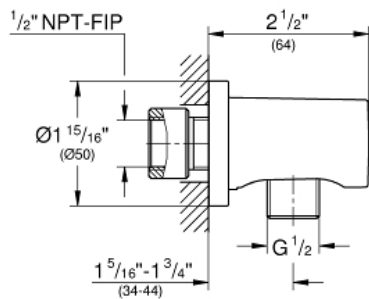

RAINSHOWER
Shower Wall Union, 1/2"
MODEL # 26635000

Pure Freude
an Wasser

GROHE

Product Description:
RAINSHOWER
Shower Wall Union, 1/2"

Standard Specification:

- 1/2" NPT Female Threads
- Check valve included to prevent backflow
- GROHE StarLight chrome finish

Applicable Codes & Standards:

- ASME A112.18.1/CSA B125.1
- LOGO CEC

Color:
□ 26635000 StarLight Chrome