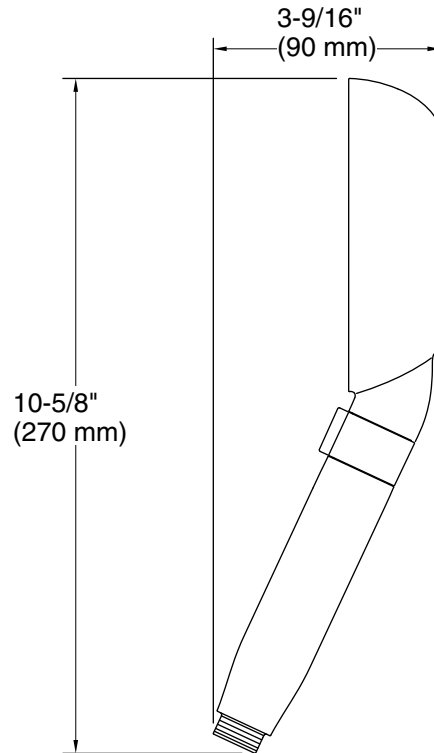

Technical Information

All product dimensions are nominal.

Handshower:

Rated maximum flow: 1.5 gal/min (5.7 l/min)
Pressure: 45 psi (3.1 bar)

Notes

ADA, OBC, CSA B651 compliant when installed to the specific requirements of these regulations.