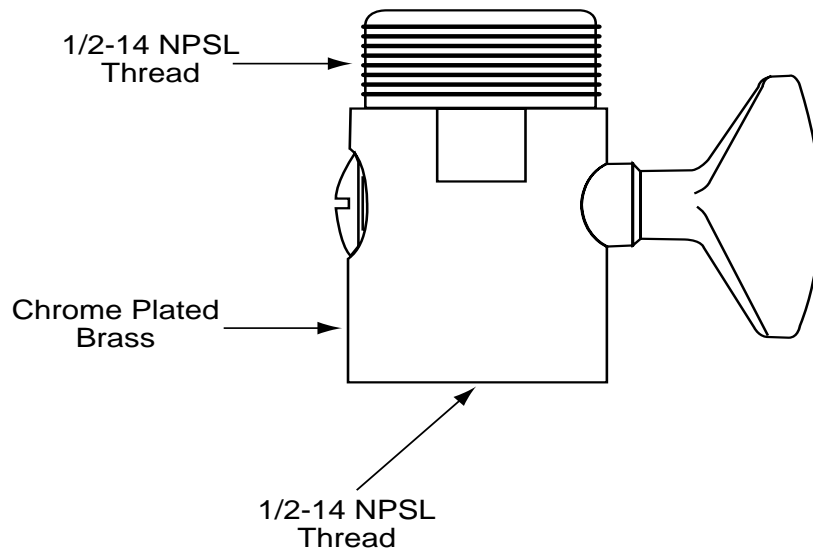

DESCRIPTION

- Chrome plated brass and synthetic materials

WARRANTY

- Warranted for one year against material or manufacturing defects

Volume Control Valve

Model: 91888

CRITICAL DIMENSIONS

(DO NOT SCALE)