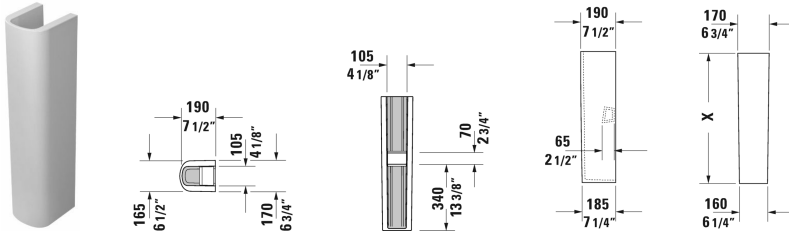

DuraStyle Pedestal # 0858290000

Pedestal	Dimension	Weight	Order number
for # 231955, 231960, 231965, 232012, 232010, 232080, 232065, 233813, 232460, 232455, 235714			
Colors			
00 White			
Variant			
		26.7 lb	0858290000
Suitable products			
Washbasin with overflow, with faucet deck, underside fully glazed, hardware included, wall-mounted, 21 5/8" x 17 3/8" Inch	21 5/8" x 17 3/8" Inch		231955
Washbasin with overflow, with faucet deck, underside fully glazed, hardware included, wall-mounted, 23 5/8" x 17 3/8" Inch	23 5/8" x 17 3/8" Inch		231960
Washbasin with overflow, with faucet deck, underside fully glazed, hardware included, wall-mounted, cUPC® listed*, 25 5/8" x 17 3/8" Inch	25 5/8" x 17 3/8" Inch		231965
Furniture washbasin with faucet deck, underside fully glazed, hardware included, wall-mounted, cUPC® listed*, 31 1/2" x 18 7/8" Inch	31 1/2" x 18 7/8" Inch		232080
Furniture washbasin with faucet deck, underside fully glazed, hardware included, wall-mounted, 39 3/8" x 18 7/8" Inch	39 3/8" x 18 7/8" Inch		232010
Furniture washbasin with faucet deck, underside fully glazed, hardware included, wall-mounted, 25 5/8" x 18 7/8" Inch	25 5/8" x 18 7/8" Inch		232065
Furniture washbasin with faucet deck, underside fully glazed, hardware included, wall-mounted, 47 1/4" x 18 7/8" Inch	47 1/4" x 18 7/8" Inch		232012
Double furniture washbasin with overflow, with faucet deck, underside fully glazed, hardware included, wall-mounted, 51 1/8" x 18 7/8" Inch	51 1/8" x 18 7/8" Inch		233813
Double washbasin with overflow, with faucet deck, underside fully glazed, hardware included, wall-mounted, 55 1/8" x 18 7/8" Inch	55 1/8" x 18 7/8" Inch		235714

All drawings contain the necessary measurements which are subject to standard tolerances. They are stated in inch & mm and are non-

DuraStyle Pedestal # 0858290000

binding. Exact measurements, in particular for customized installation scenarios, can only be taken from the finished ceramic piece.