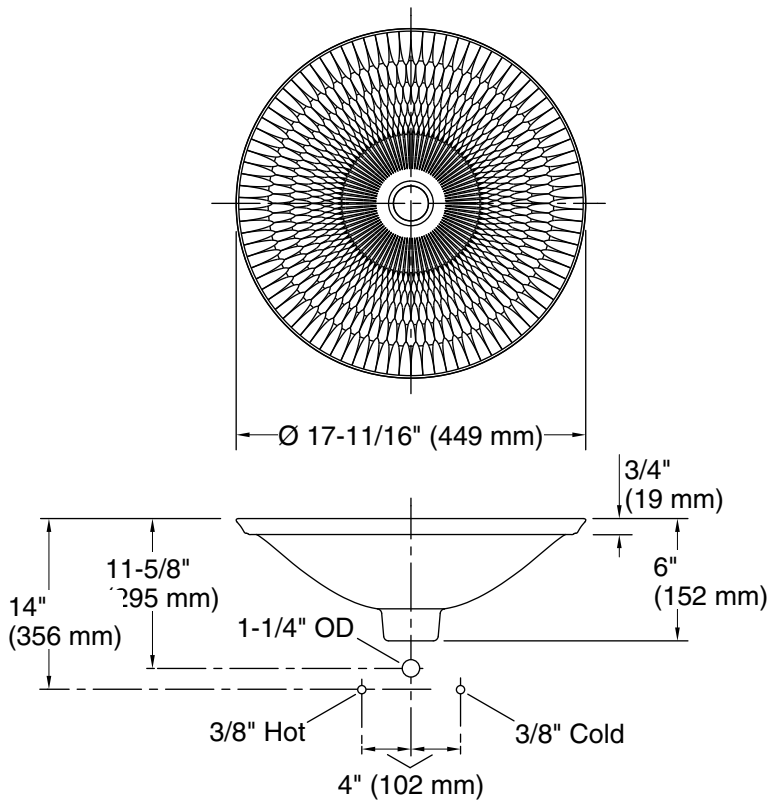

Material

- Vitreous china.

Installation

- No faucet holes; requires wall- or counter-mount faucet.
- Vessel.

Recommended Products/Accessories

- K-23726 Drain treatment
- K-23725 Cast iron cleaner

ADA

CSA B651

Color	Code	Description
	K8	Translucent White
	RB2	Bourbon Rutile
	RB3	Bluestone Rutile

Derring® Carillon® Round Wading Pool®

Vessel bathroom sink

K-17890-RL

Technical Information

All product dimensions are nominal.

Bowl configuration: Single

Installation: Drop-in, Vessel

Bowl area (Only): Diameter: 17-11/16" (449 mm)

Bowl depth: 4" (102 mm)

Water depth: 4" (102 mm)

Template: 1242827, required, included

Notes

Install this product according to the installation instructions.