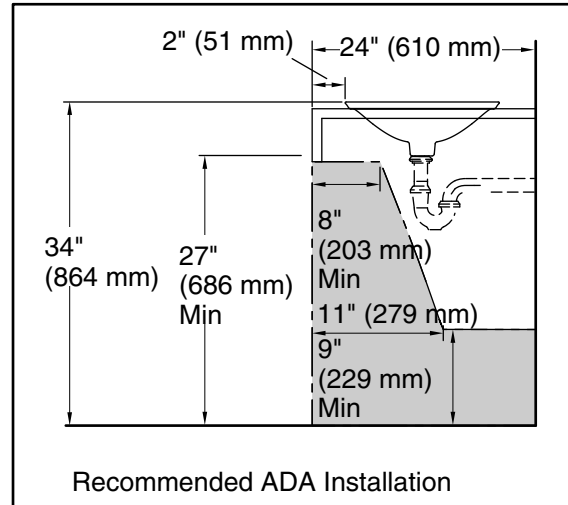

Derring® Carillon® Round Wading Pool®

Vessel bathroom sink

K-17890-RL

Technical Information

All product dimensions are nominal.

Bowl configuration: Single

Installation: Drop-in, Vessel

Bowl area (Only): Diameter: 17-11/16" (449 mm)

Bowl depth: 4" (102 mm)

Water depth: 4" (102 mm)

Template: 1242827, required, included

Notes

Install this product according to the installation instructions.

NOTICE: Countertop manufacturer or cutter must use the current product template available at www.kohler.com, or by calling 1-800-4KOHLER. Kohler Co. is not responsible for cutout errors when the incorrect cutout template is used.

ADA, CSA B651 compliant when installed to the specific requirements of these regulations.