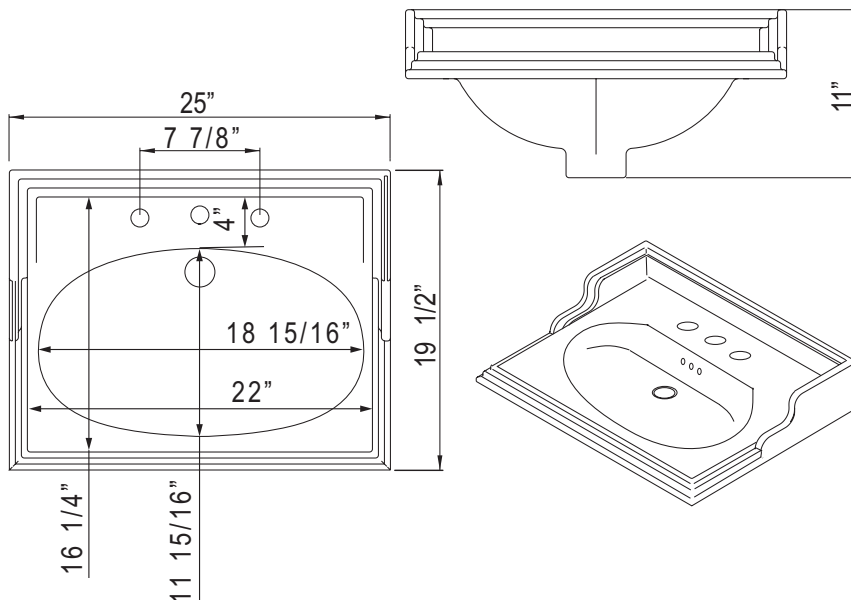

PERRIN & ROWE® VICTORIAN 25" BASIN

Perrin & Rowe® Bath Fixtures

U.2863WH

FEATURES

- Vitreous china, White only
- For use with RW2231 wash stand with glass shelf
- Three hole U.2863WH with 1 3/8" cutout on center hole and 2 x 1 1/4" cutouts on valve holes
- 25" x 19 1/2" external dimensions
- Dimensions listed are ±1/4"

Overall height with RW2231 wash stand
 35 1/2" to back edge
 33 1/4" to front edge

COLOR/FINISH

- White

WARRANTY

- 1 year on manufacturer defects

U.2863 Basin shown with RW2231 Wash Stand