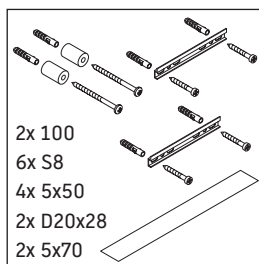

Happy D.2

H2 6372

Mounting instructions

It cannot be connected directly to the wall and furniture.

Instructions for use

The bathroom furniture range complies with the standards and guidelines applicable at the time of delivery and is designed for use in bathrooms. Direct contact with water should be avoided, for example, when showering.