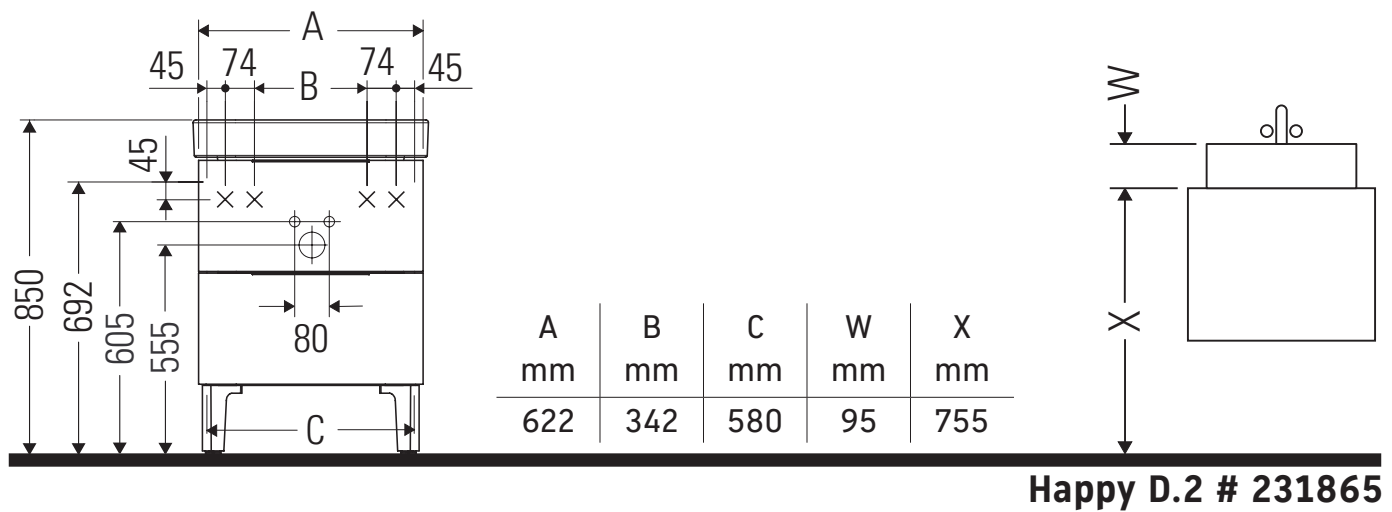

Happy D.2

H2 6372

Mounting instructions

It cannot be connected directly to the wall and furniture.

Instructions for use

The bathroom furniture range complies with the standards and guidelines applicable at the time of delivery and is designed for use in bathrooms. Direct contact with water should be avoided, for example, when showering.