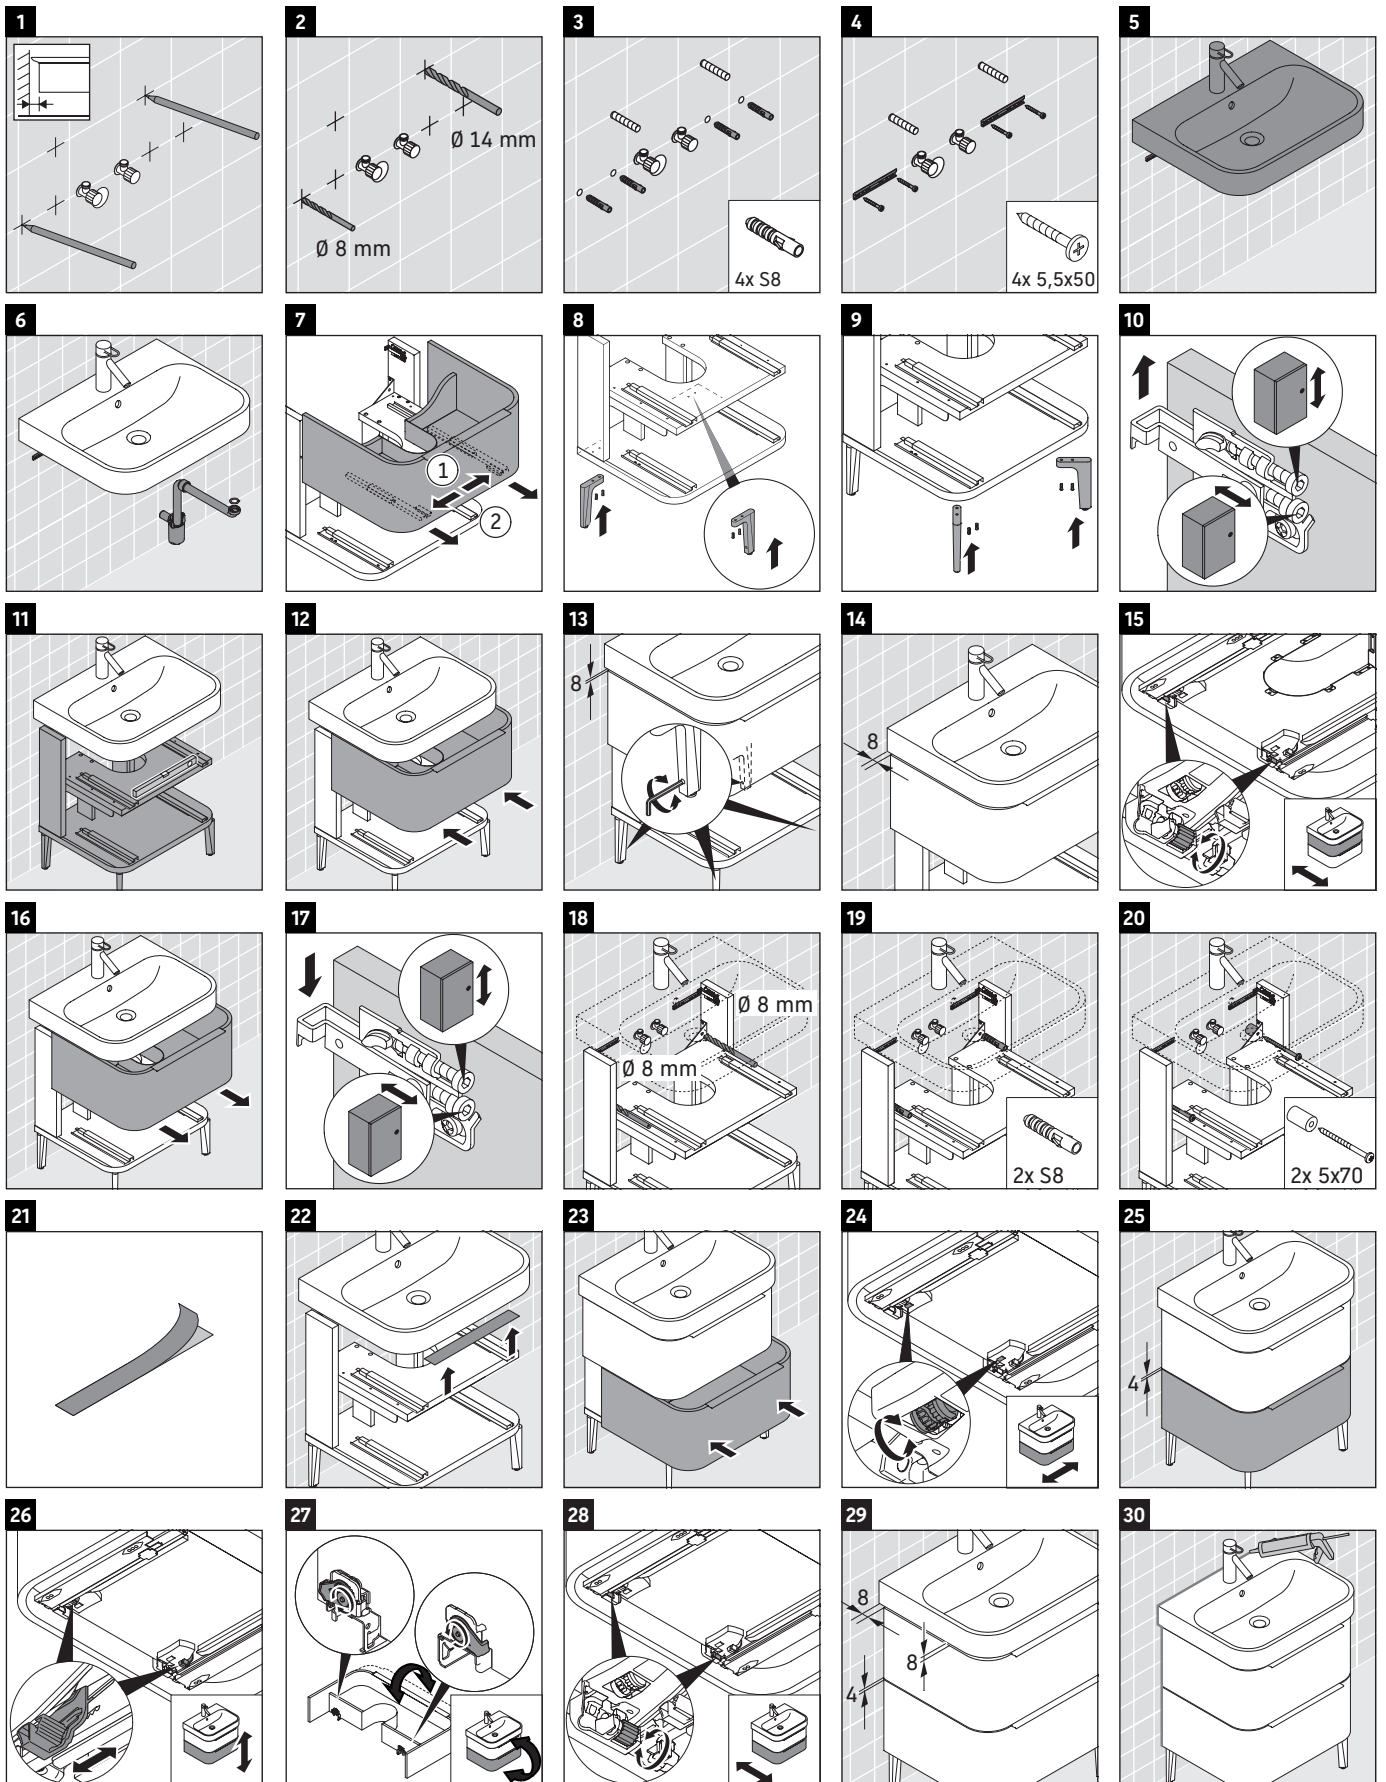

Best.-Nr. H26372/18.08.3