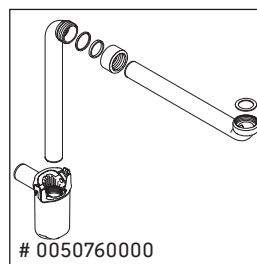

Happy D.2

H2 6372

Mounting instructions

It cannot be connected directly to the wall and furniture.

Instructions for use

The bathroom furniture range complies with the standards and guidelines applicable at the time of delivery and is designed for use in bathrooms. Direct contact with water should be avoided, for example, when showering.