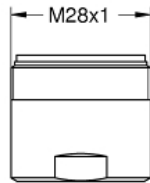

Flow control
MODEL # 07899000

Pure Freude
an Wasser

GROHE
WAVE

Product Description:

Flow control

Standard Specification:

- M 28 x 1
- Flow class M
- **GROHE StarLight** finish

Color: