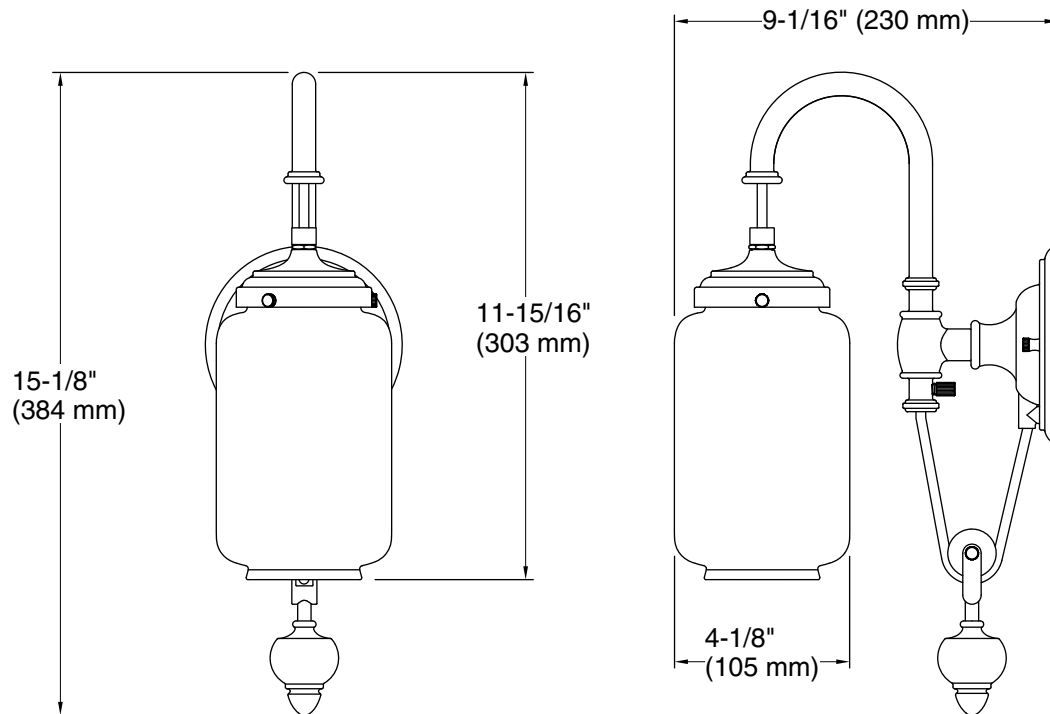

Technical Information

All product dimensions are nominal.

Installation Type:	Wall-mount
Material:	Brass, Glass, Zinc
Number of Lights:	1
Lighting Type:	Socket-based
Socket Type:	E-26 Medium
Hanging Type:	Adjustable pulley

Notes

Install this product according to the installation instructions.