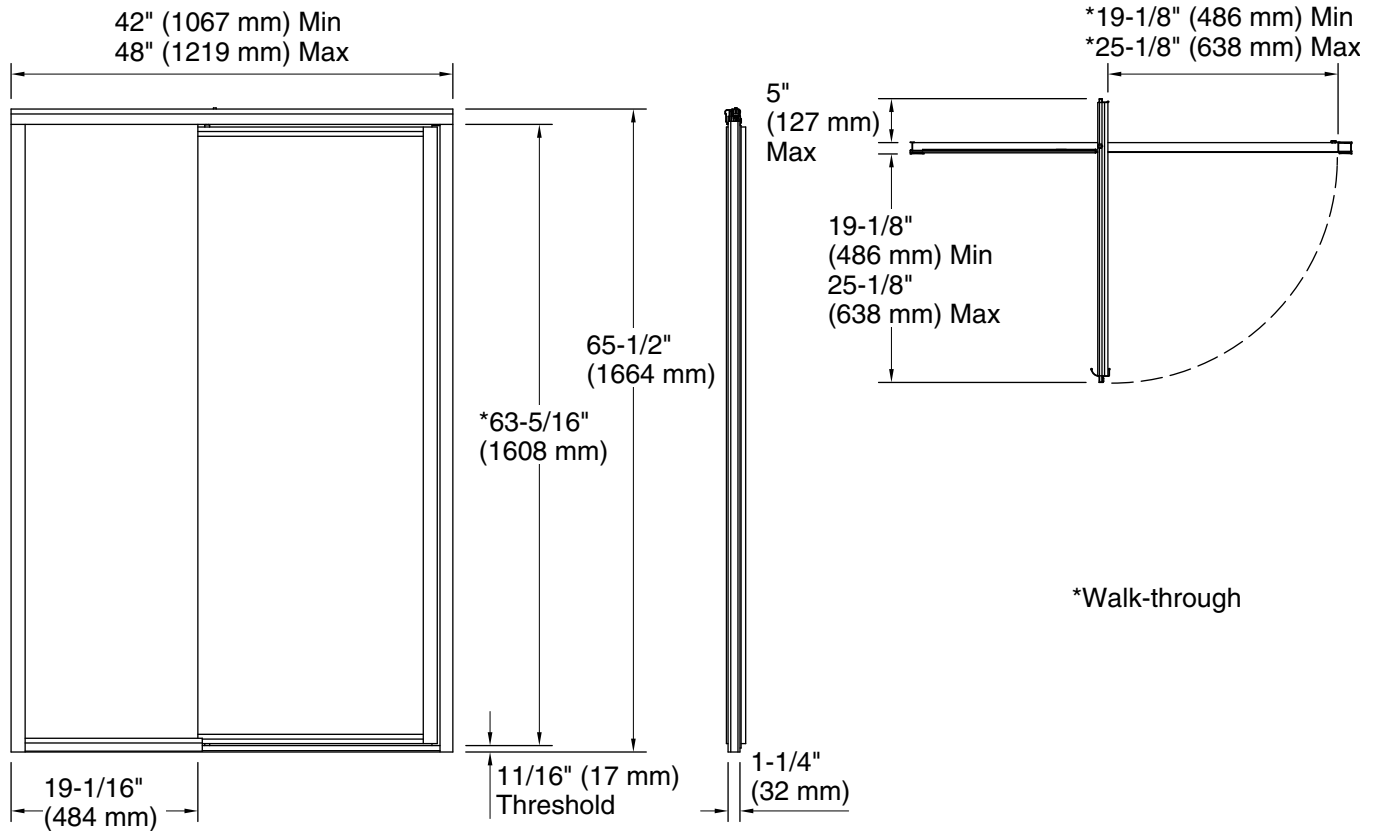

Vista Pivot™ II

Framed pivot shower door
1500D-48

Features

- Framed, 1/8" (3 mm) thick tempered glass.
- Tempered glass ensures maximum safety and durability.
- 19" (482 mm) inline panel 5/32" (4 mm) thick.

Technical Information

All product dimensions are nominal.

Installation type: For shower base installation

Opening Width - Min: 42" (1067 mm)

Opening Width - Max: 48" (1219 mm)

Walk-through - Min: 19-1/8" (486 mm)

Walk-through - Max: 25-1/8" (638 mm)

Base-To-Wall: 3/8" (10 mm)

Radius - Max:

Glass thickness: 1/8" (3 mm)

Notes

Install this product according to the installation guide.

The vertical opening should be a minimum of 67" (1702 mm) to allow for installation clearance.