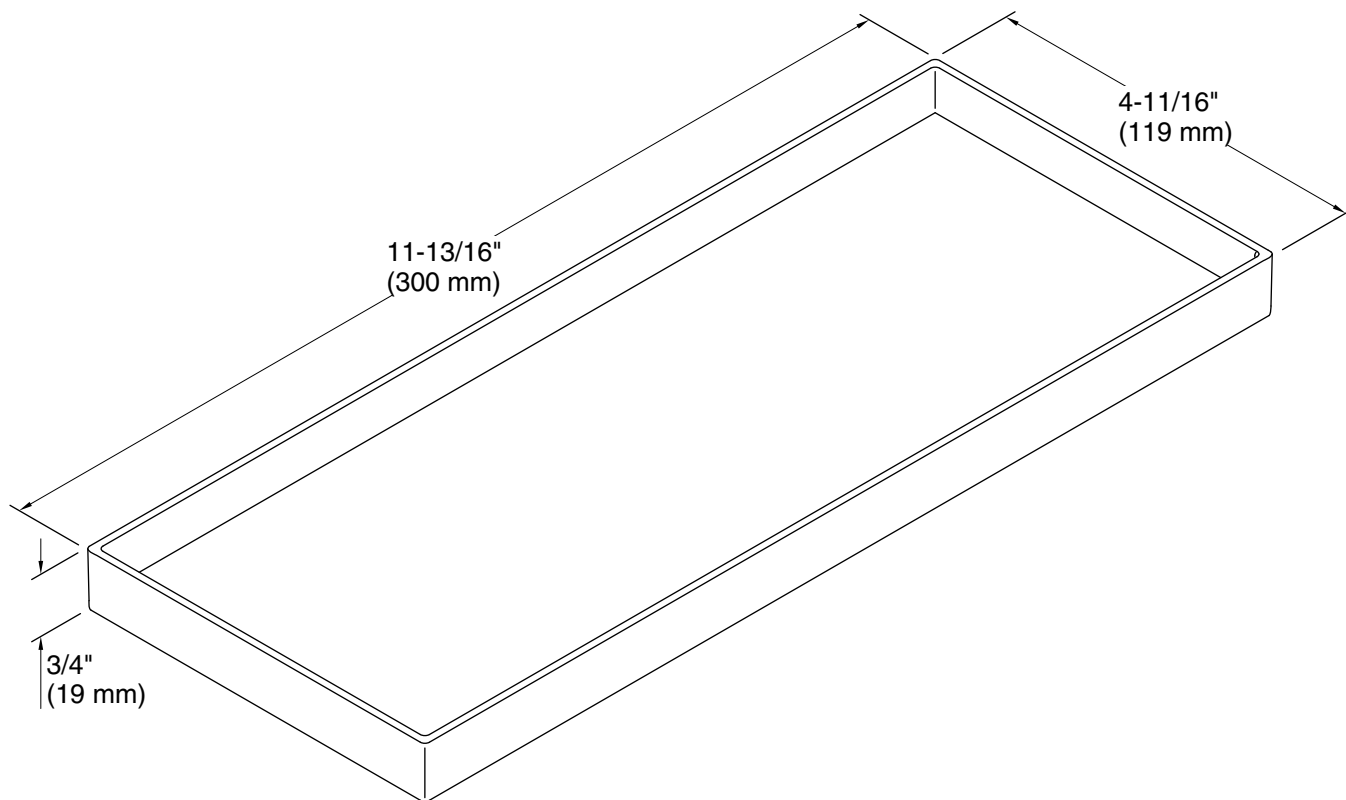

Features

- Tray with rim provides wall-mounted shelf storage for bath items.
- Fits securely on Draft frames, hotelier, and toilet tissue holder (sold separately).
- Pair with other Draft components including trays, containers, and hooks (sold separately).
- Durable composite material.
- Coordinates with other products in the Draft collection.

Color	Code	Description
	0	White
	7	Black Black™

Technical Information

All product dimensions are nominal.

Material: Plastic, Silicone