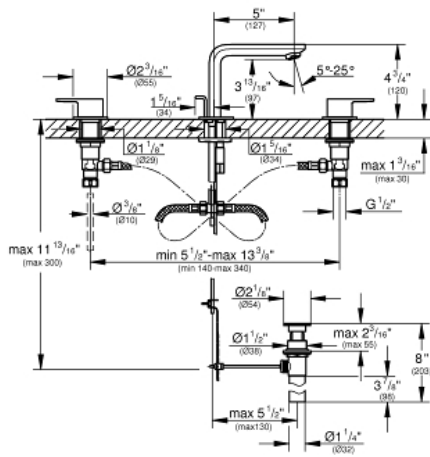

LINEARE
8" Widespread Two-Handle
Bathroom Faucet M-Size

MODEL # 2057800A

Pure Freude
an Wasser

GROHE

Product Description:

LINEARE

8" Widespread Two-Handle Bathroom Faucet M-Size

Standard Specification:

- Metal lever handle
- 1/2" (13mm) ceramic cartridge (90° turn)
- GROHE StarLight chrome finish
- GROHE AquaGuide adjustable flow control
- GROHE QuickFix rapid installation system
- Spout with flow control
- Includes waste-set drain assembly
- Pressure resistant
- Flexible connection hoses between spout and side valves
- 1/2" x 7/16" (13mm x 10.5mm) union nut