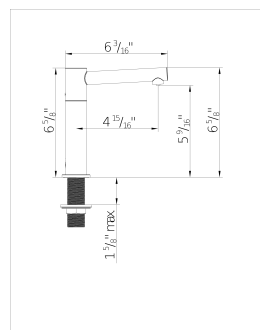

ALTA II Beverage

PVD

Warranty

BLANCO offers a limited lifetime warranty on all sinks and faucets, as well as a one-year warranty on all custom accessories.

Code/Standards Compliance

BLANCO sinks and faucets are third-party tested and certified to standards and listed by applicable certification bodies. For more information on individual product listings, contact our office or listing organization.

View our how-to videos to learn more about installing and caring for BLANCO products:
<https://www.blanco.com/us-en/service/how-to-videos/how-to-videos-for-sinks/>

Questions? Contact us today

BLANCO America, Inc.
110 Mount Holly By-Pass
Lumberton, NJ 08048

Phone & Fax
Phone: 888-668-6201
Fax: 609-668-6211

While BLANCO endeavors to provide accurate information, all dimensions are nominal, cannot be guaranteed, and are subject to change or cancellation. BLANCO assumes no responsibility for use of superseded or voided specifications.