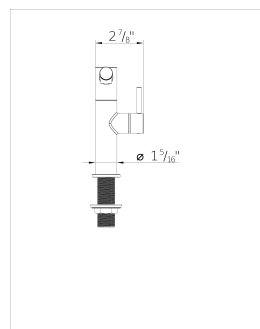

ALTA II Beverage

PVD

Warranty

BLANCO offers a limited lifetime warranty on all sinks and faucets, as well as a one-year warranty on all custom accessories.

Code/Standards Compliance

BLANCO sinks and faucets are third-party tested and certified to standards and listed by applicable certification bodies. For more information on individual product listings, contact our office or listing organization.

View our how-to videos to learn more about installing and caring for BLANCO products:
<https://www.blanco.com/us-en/service/how-to-videos/how-to-videos-for-sinks/>

Questions? Contact us today

BLANCO America, Inc.
110 Mount Holly By-Pass
Lumberton, NJ 08048

Phone & Fax
Phone: 888-668-6201
Fax: 609-668-6211

While BLANCO endeavors to provide accurate information, all dimensions are nominal, cannot be guaranteed, and are subject to change or cancellation. BLANCO assumes no responsibility for use of superseded or voided specifications.