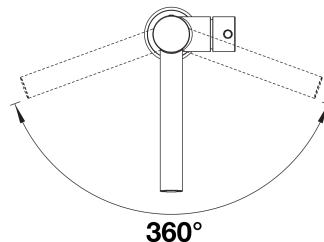

ALTA II Beverage

PVD

Warranty

BLANCO offers a limited lifetime warranty on all sinks and faucets, as well as a one-year warranty on all custom accessories.

Code/Standards Compliance

BLANCO sinks and faucets are third-party tested and certified to standards and listed by applicable certification bodies. For more information on individual product listings, contact our office or listing organization.

View our how-to videos to learn more about installing and caring for BLANCO products:
<https://www.blanco.com/us-en/service/how-to-videos/how-to-videos-for-sinks/>

Questions? Contact us today

BLANCO America, Inc.
110 Mount Holly By-Pass
Lumberton, NJ 08048

Phone & Fax
Phone: 888-668-6201
Fax: 609-668-6211

While BLANCO endeavors to provide accurate information, all dimensions are nominal, cannot be guaranteed, and are subject to change or cancellation. BLANCO assumes no responsibility for use of superseded or voided specifications.