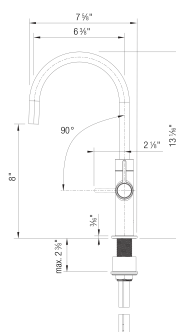

CULINA II Beverage PVD

Warranty

BLANCO offers a limited lifetime warranty on all sinks and faucets, as well as a one-year warranty on all custom accessories.

Code/Standards Compliance

BLANCO sinks and faucets are third-party tested and certified to standards and listed by applicable certification bodies. For more information on individual product listings, contact our office or listing organization.

View our how-to videos to learn more about installing and caring for BLANCO products:
<https://www.blanco.com/us-en/service/how-to-videos/how-to-videos-for-sinks/>

Questions? Contact us today

BLANCO America, Inc.
110 Mount Holly By-Pass
Lumberton, NJ 08048

Phone & Fax
Phone: 888-668-6201
Fax: 609-668-6211

While BLANCO endeavors to provide accurate information, all dimensions are nominal, cannot be guaranteed, and are subject to change or cancellation. BLANCO assumes no responsibility for use of superseded or voided specifications.