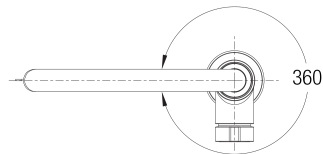

CULINA II Beverage PVD

Warranty

BLANCO offers a limited lifetime warranty on all sinks and faucets, as well as a one-year warranty on all custom accessories.

Code/Standards Compliance

BLANCO sinks and faucets are third-party tested and certified to standards and listed by applicable certification bodies. For more information on individual product listings, contact our office or listing organization.

View our how-to videos to learn more about installing and caring for BLANCO products:
<https://www.blanco.com/us-en/service/how-to-videos/how-to-videos-for-sinks/>

Questions? Contact us today

BLANCO America, Inc.
110 Mount Holly By-Pass
Lumberton, NJ 08048

Phone & Fax
Phone: 888-668-6201
Fax: 609-668-6211

While BLANCO endeavors to provide accurate information, all dimensions are nominal, cannot be guaranteed, and are subject to change or cancellation. BLANCO assumes no responsibility for use of superseded or voided specifications.