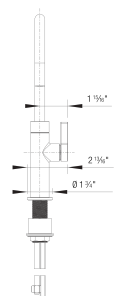

CULINA II Beverage PVD

Warranty

BLANCO offers a limited lifetime warranty on all sinks and faucets, as well as a one-year warranty on all custom accessories.

Code/Standards Compliance

BLANCO sinks and faucets are third-party tested and certified to standards and listed by applicable certification bodies. For more information on individual product listings, contact our office or listing organization.

View our how-to videos to learn more about installing and caring for BLANCO products:
<https://www.blanco.com/us-en/service/how-to-videos/how-to-videos-for-sinks/>

Questions? Contact us today

BLANCO America, Inc.
110 Mount Holly By-Pass
Lumberton, NJ 08048

Phone & Fax
Phone: 888-668-6201
Fax: 609-668-6211

While BLANCO endeavors to provide accurate information, all dimensions are nominal, cannot be guaranteed, and are subject to change or cancellation. BLANCO assumes no responsibility for use of superseded or voided specifications.