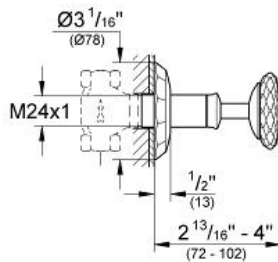

KENSINGTON  
Volume Control Trim  
MODEL # 19269VP0

Pure Freude  
an Wasser

GROHE

**Product Description:**  
KENSINGTON  
Volume Control Trim

**Standard Specification:**

- GROHE StarLight chrome finish
- For use with Rough-In Valve (29 273) or (29 274)