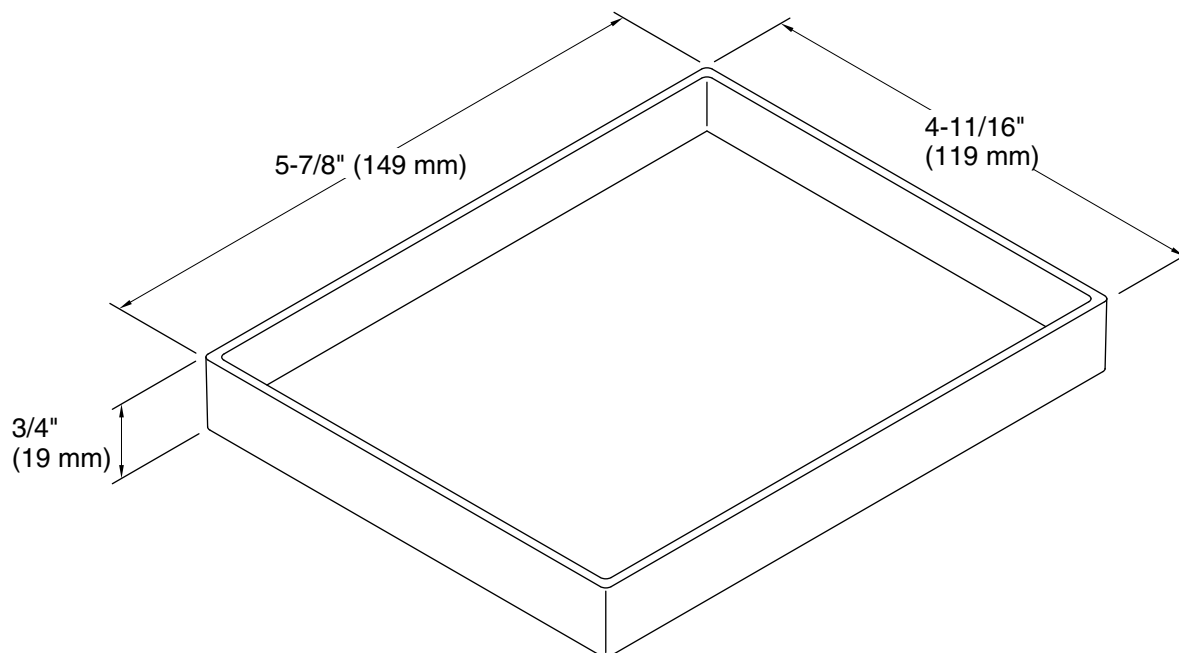

Features

- Tray with rim provides wall-mounted shelf storage for bath items.
- Fits securely on Draft frames, hotelier, and toilet tissue holder (sold separately).
- Pair with other Draft components including trays, containers, and hooks (sold separately).
- Durable composite material.
- Coordinates with other products in the Draft collection.

Color	Code	Description
	0	White
	7	Black Black™

Technical Information

All product dimensions are nominal.

Material: Plastic, Silicone