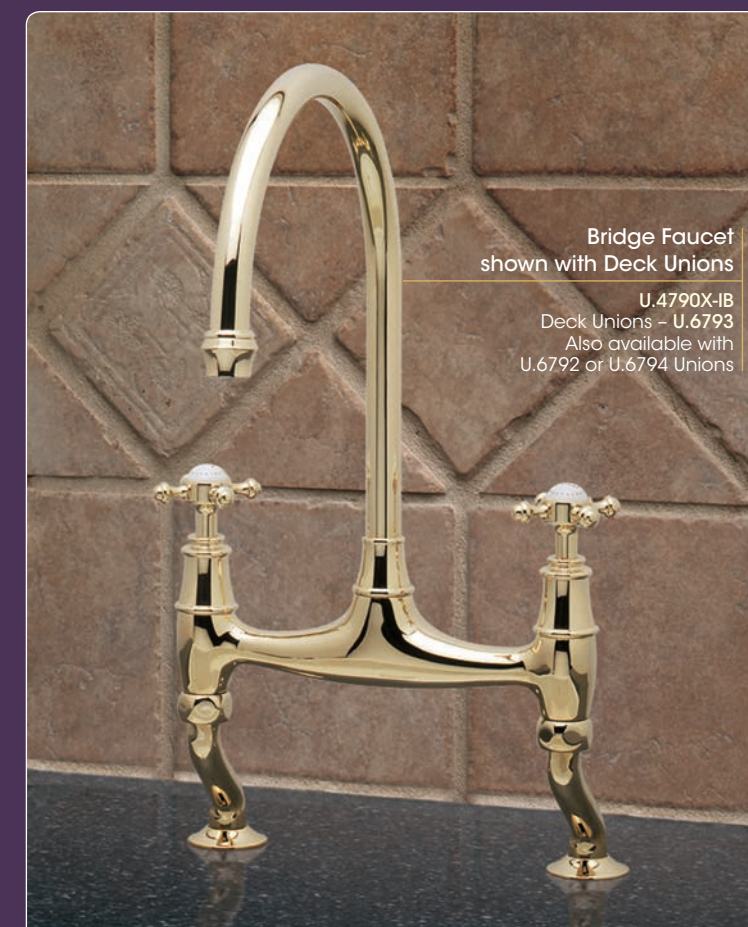

Single Hole Kitchen Mixer with Sidespray
 U.4707X-STN
 U.4703X - Bar Faucet

Bridge Faucet shown with Wall Unions
 U.4791L-STN
 U.6792 - Wall Unions
 Also available with U.6793 or U.6794 Unions

Deck Unions
 U.6793

Straight Deck Unions
 U.6794

4-Hole Kitchen Faucet with Sidespray
 U.4775X-APC
 U.4776L - with Lever Handles
 U.4769L - Bar Faucet with Lever Handles
 U.4768X - Bar Faucet with Cross Handles

4-Hole C-Spout Kitchen Faucet with Sidespray
 U.4736L-PN
 U.4735X - with Cross Handles

Single Lever Single Hole Kitchen Mixer with Sidespray
 U.47021B
 U.4700 - Bar Faucet

Bridge Faucet shown with Deck Unions
 U.4790X-1B
 Deck Unions - U.6793
 Also available with U.6792 or U.6794 Unions

Single Hole Kitchen Mixer
with Sidespray
U.4710APC
Bar Faucet - U.4711