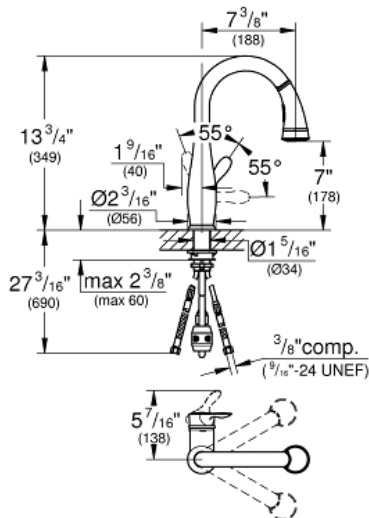

PARKFIELD
Single-Handle Kitchen Faucet
MODEL # 30296DC1

Pure Freude
an Wasser

GROHE

Product Description:
PARKFIELD
Single-Handle Kitchen Faucet

Standard Specification:

- For bar sinks
- **GROHE SilkMove** 1.4" (35 mm) ceramic cartridge
- With integrated temperature limiter
- Adjustable flow rate limiter
- Swivel Spout
- Swivel area 360°
- Stainless steel flex lines
- Quick installation system
- Check valve included to prevent backflow