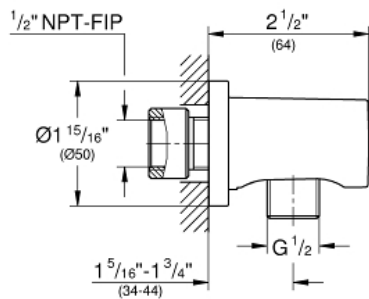

RAINSHOWER  
Shower Wall Union, 1/2"  
MODEL # 26635GN0

Pure Freude  
an Wasser

GROHE

**Product Description:**  
RAINSHOWER  
Shower Wall Union, 1/2"

**Standard Specification:**

- 1/2" NPT Female Threads
- Check valve included to prevent backflow
- GROHE StarLight finish

**Applicable Codes & Standards:**

- ASME A112.18.1/CSA B125.1
- LOGO CEC

**Color:**  
□ 26635GN0 Brushed cool sunrise