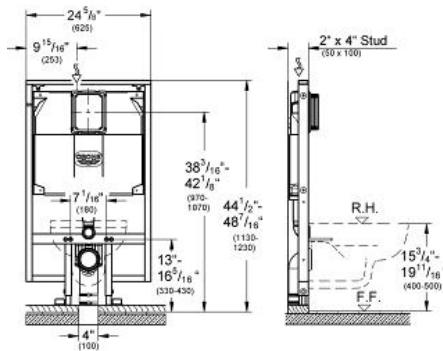

# Rapid SL Wall Carrier for Toilet

MODEL # 38996000

Pure Freude  
an Wasser

GROHE

## Product Description:

#### Standard Specification:

- Flushing cistern 3 "
- **44" installation height**
- Element width 24"
- For on-the-wall installations or studded walls
- Powder coated self-supporting steel frame
- For dry-cover (completely pre-assembled)
- With fixed connections
- Quick adjustment, lockable
- Mounting material
- WC mounting screws (2x)
- Mounting kit for ceramic
- Distance of mounting screws (7" - 9")
- Diameter Ø 3 " outlet elbow
- Depth adjustable
- Transition (Ø 3 ")
- Inlet and outlet connecting set
- Flushing cisten 3 ", 1.6-2.4 gal
- Adjustment from factory (1.6 gal and .8 gal)
- Pneumatic discharge valve offering: 3 modes of operation: dual flush or start/stop or single flush
- Water supply from top
- Insulated against condensation
- Low noise (group I acc. to/German Noise Specification)
- 1/2" angle valve
- With push fit flexible hose union
- No tools required for the installation of the inspection shaft incl. protection during construction phase
- for vertical use
- **Without mounting brackets**
- **Without wall plate/actuation**
- **GROHE EcoJoy** technology for less water and perfect flow