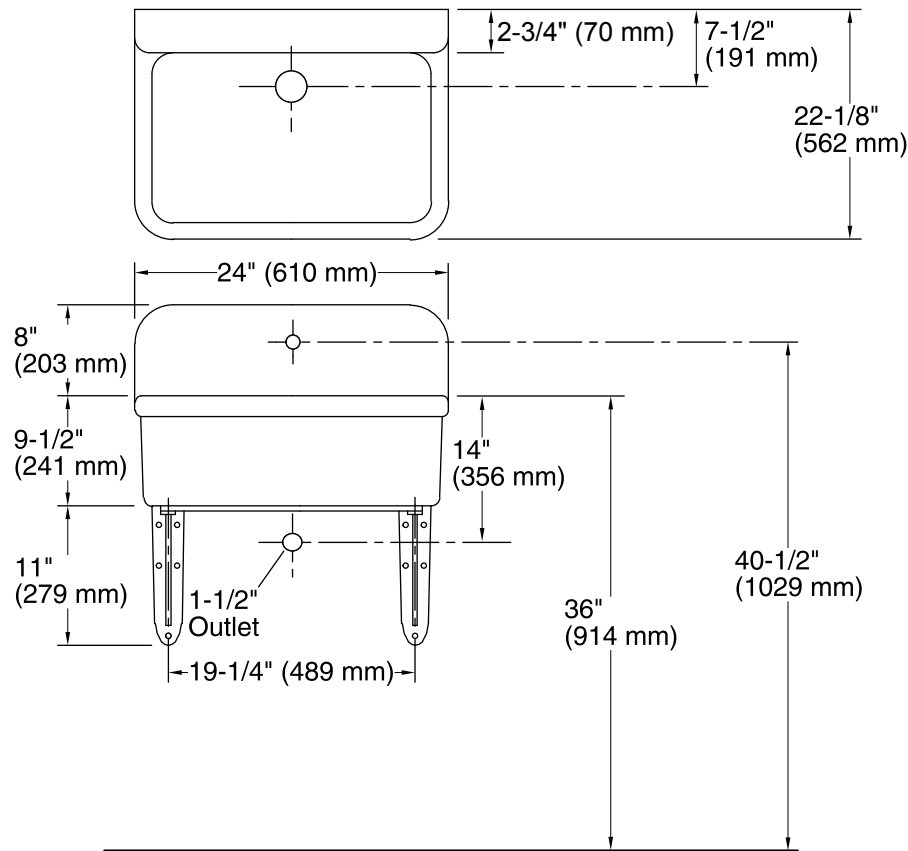

## Features

- Single center hole drilled back
- Constructed of vitreous china
- Premium material construction for durability and reliability
- 24" x 22 1/8"

## Technical Information

All product dimensions are nominal.

Bowl configuration:	Single
Installation:	Top-mount
Bowl area (Only):	Length: 22" (559 mm) Width: 18" (457 mm) Water depth: 8-5/8" (219 mm)
Number of deck holes:	1
Faucet hole(s):	1-3/8" (35 mm)
Drain hole:	2-1/4" (57 mm)