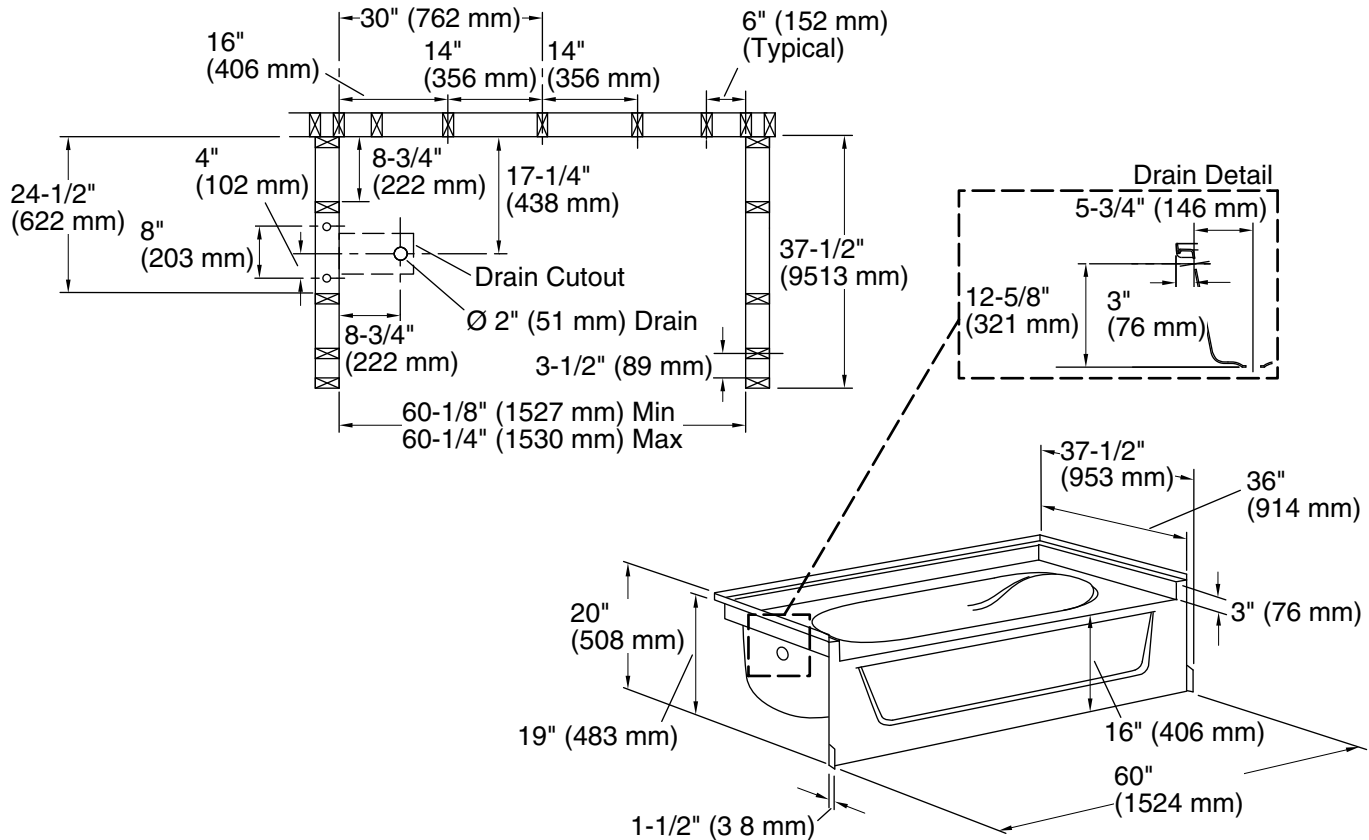

### Features

- 16" apron.
- Suitable for tile-down applications.
- Compatible with Ensemble wall set (71104100)

### Available Colors/Finishes

*Color tiles intended for reference only.*

Color	Code	Description
	0	White
	96	KOHLER Biscuit

**Technical Information**

All product dimensions are nominal.

Installation:	Three-wall alcove
Drain location:	Left
Basin area, bottom:	40" x 21" (1016 mm x 533 mm)
Basin area, top:	52" x 29" (1321 mm x 737 mm)
Water depth:	11" (279 mm)
Water capacity:	40 gal (151.4 L)
Minimum flat for door:	3-1/4" (83 mm)
Maximum door width:	58-1/2" (1486 mm)