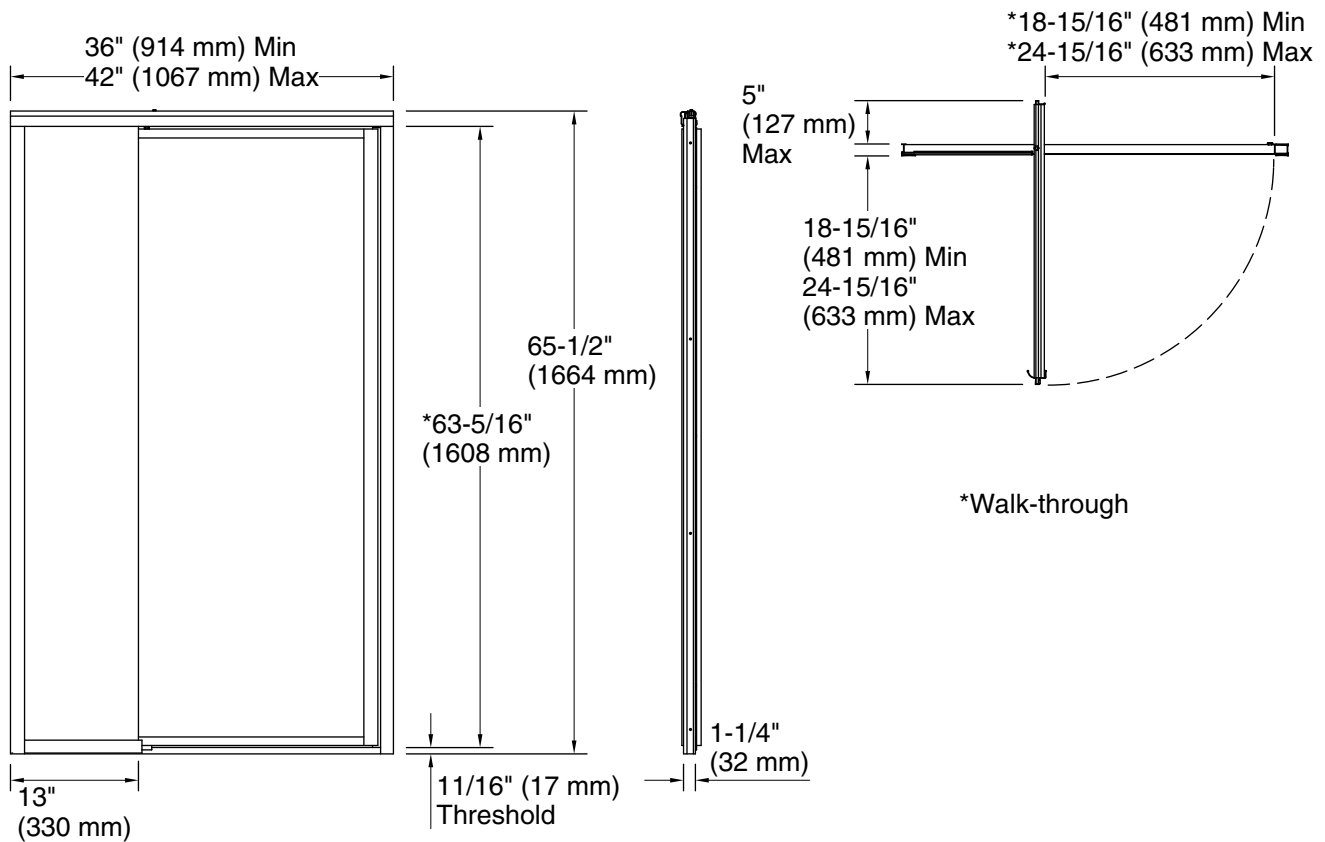

For the most current Specification Sheet, go to [www.sterlingplumbing.com](http://www.sterlingplumbing.com).

**Technical Information**

All product dimensions are nominal.

- Installation type: For shower base installation
- Opening Width - Min: 36" (914 mm)
- Opening Width - Max: 42" (1067 mm)
- Walk-through - Min: 18-15/16" (481 mm)
- Walk-through - Max: 24-15/16" (633 mm)
- Base-To-Wall: 3/8" (10 mm)
- Radius - Max:
- Glass thickness: 1/8" (3 mm)

**Notes**

- Install this product according to the installation guide.
- The vertical opening should be a minimum of 67" (1702 mm) to allow for installation clearance.