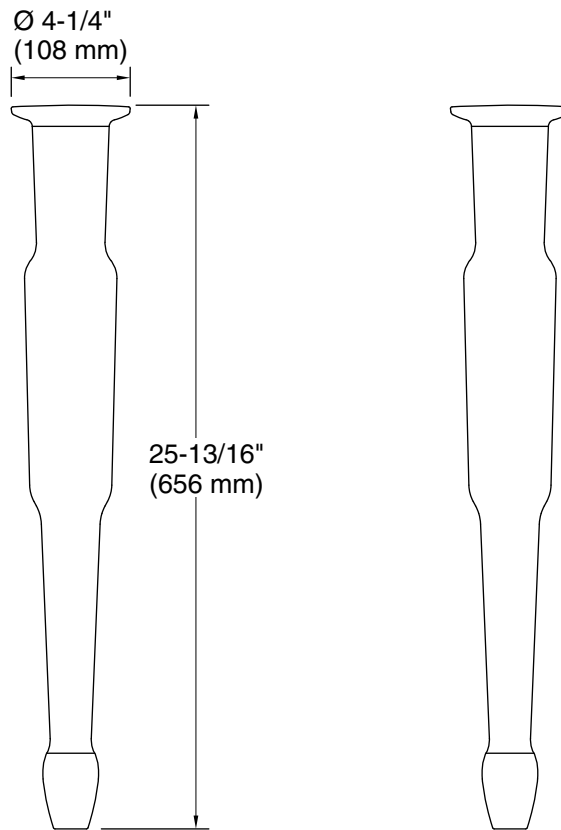

### Technical Information

All product dimensions are nominal.

Installation Type: Wall-mount

Material: Kohler Cast Iron