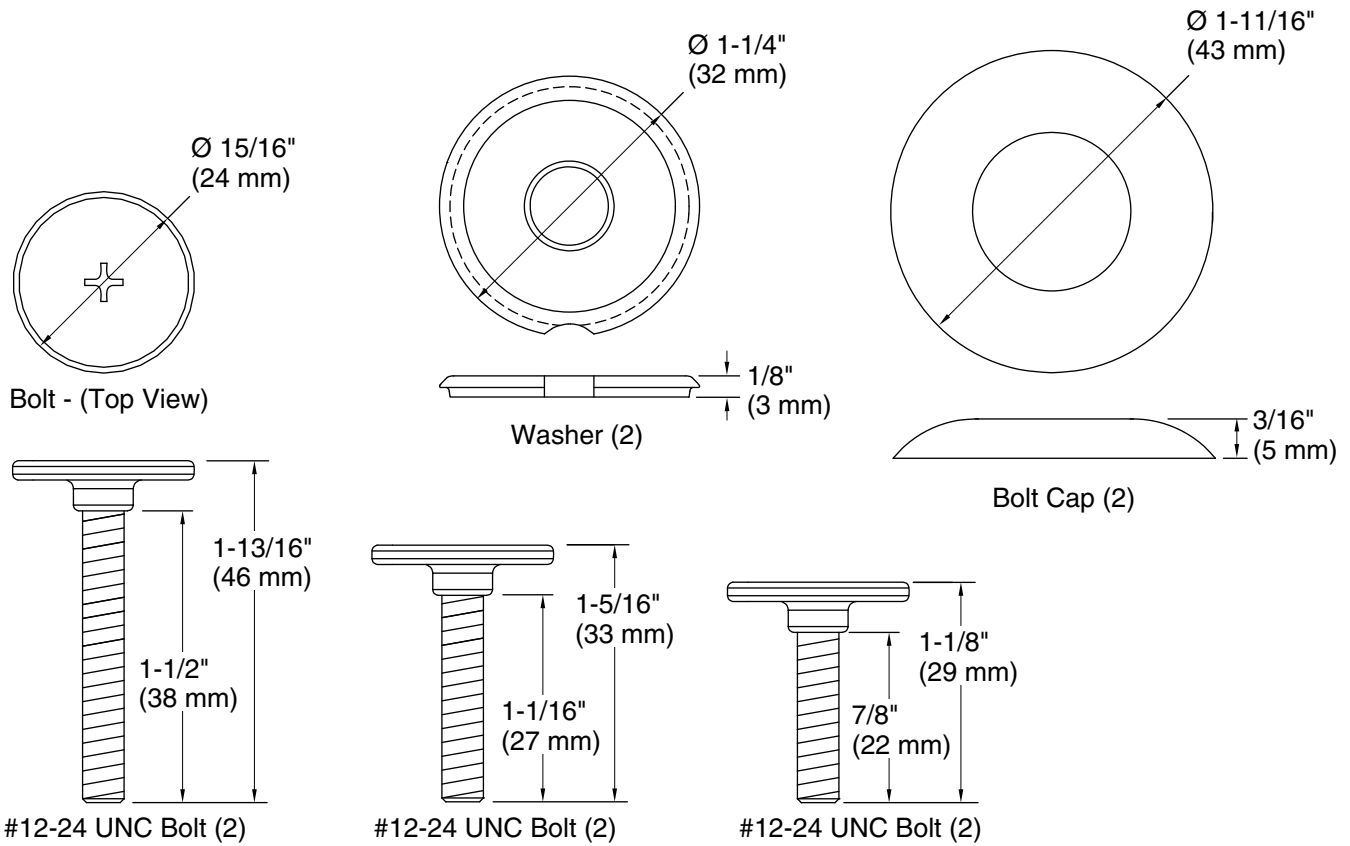

Features

- Low-profile bolt caps create a sleek, minimalistic look and simplify cleaning.
- Conceals floor bolts on toilet.
- Unlike standard T-bolts, no bolt cutting is required.
- Caps firmly secure to washers and won't pop off.
- Installation is as fast and easy as traditional bolt caps.
- Offered in 10 colors, designed to match exactly with KOHLER toilets.
- Clean Caps® come standard with all KOHLER concealed toilets, including San Souci Touchless (K-4000), San Souci (K-5172), Kathryn (K-3940), Portrait (K-3826), San Raphael (K-3466), Memoirs Classic (K-6999), and Memoirs Stately (K-6669).

Installation

- Three lengths of bolts are included to ensure the same range and depth as standard T-bolts.
- Installation depth gauges are marked so users can easily identify which length of bolts are needed.

Recommended Products/Accessories

K-23723 Faucet cleaner

Codes/Standards

None Applicable

KOHLER® One-Year Limited Warranty

See website for detailed warranty information.

Available Colors/Finishes

Color tiles intended for reference only.

Color	Code	Description
	0	White
	96	Biscuit
	47	Almond
	NY	Dune
	55	Innocent Blush™
	95	Ice™ Grey
	G9	Sandbar
	33	Mexican Sand™
	K4	Cashmere
	58	Thunder™ Grey
	7	Black Black™

Technical Information

All product dimensions are nominal.

Material: Steel, Plastic

Notes

Install this product according to the installation guide.