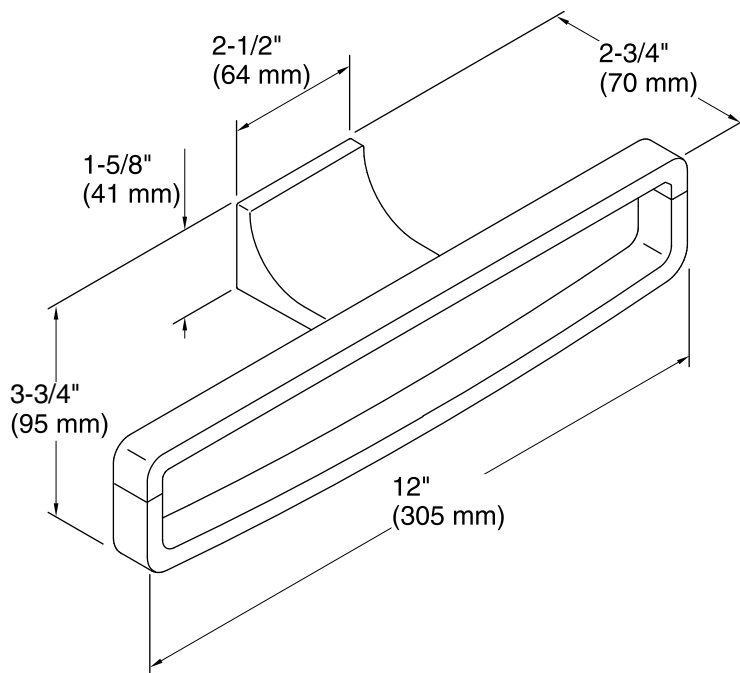

Technical Information

All product dimensions are nominal.

Notes

Install this product according to the installation guide.

CAUTION: Risk of personal injury. Do not install these products in any area where they are likely to be used inadvertently as a grab bar or support bar. These products are not designed or intended for use as a grab bar or support bar.