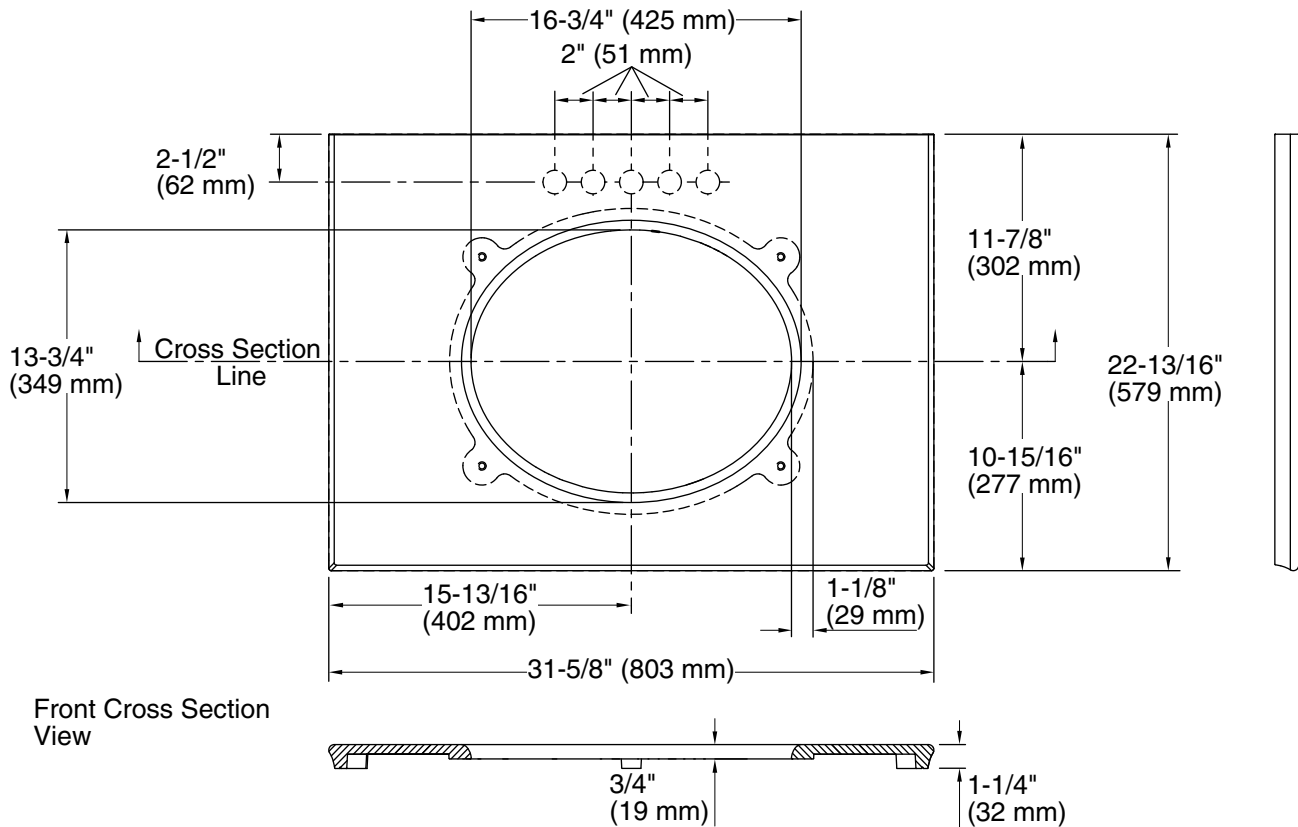

Front Cross Section
View

Technical Information

All product dimensions are nominal.

Bowl configuration: Single

Installation: Vanity top/ITB

Bowl area (Only): Length: 16-3/4" (425 mm)
Width: 13-3/4" (349 mm)

Notes

Install this product according to the installation instructions.

Observe all local plumbing and building codes.

This countertop is designed to be installed with a KOHLER or standard-size vanity.

Faucet hole and sink-mounting locations are marked on the underside of the countertop.