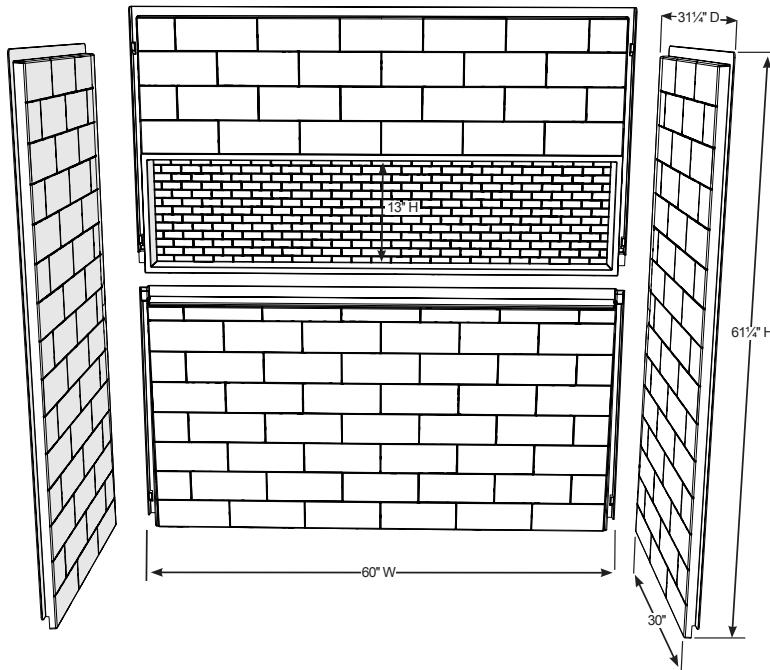

# NexTile Wall Kit

Model number:

BZ415000

Dimensions: 30" x 60" x 60"

Installation: Alcove

Material: Composite

## Dimensions:

30 x 60 x 60 in.  
( x x mm)