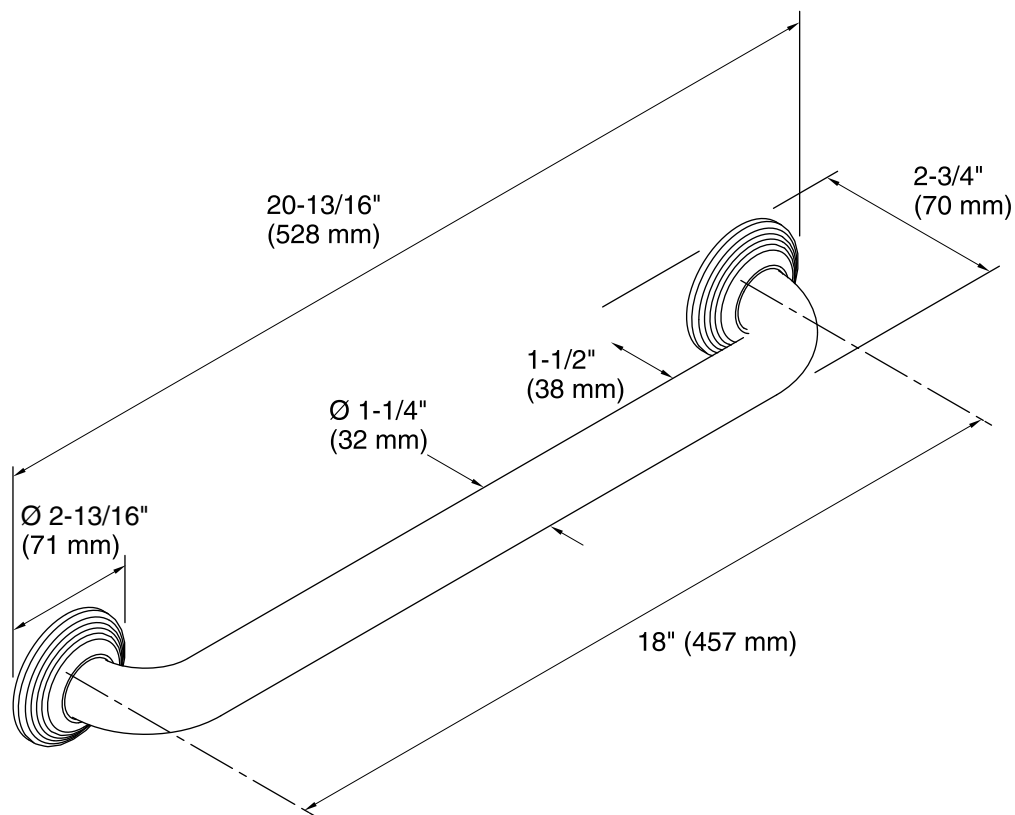

Technical Information

All product dimensions are nominal.

Notes

Measure your actual product for roughing-in details.

WARNING: Risk of personal injury. The wall plates on the grab bar must be mounted to a brace between the wall studs. This will ensure that the weight of the user is adequately supported.