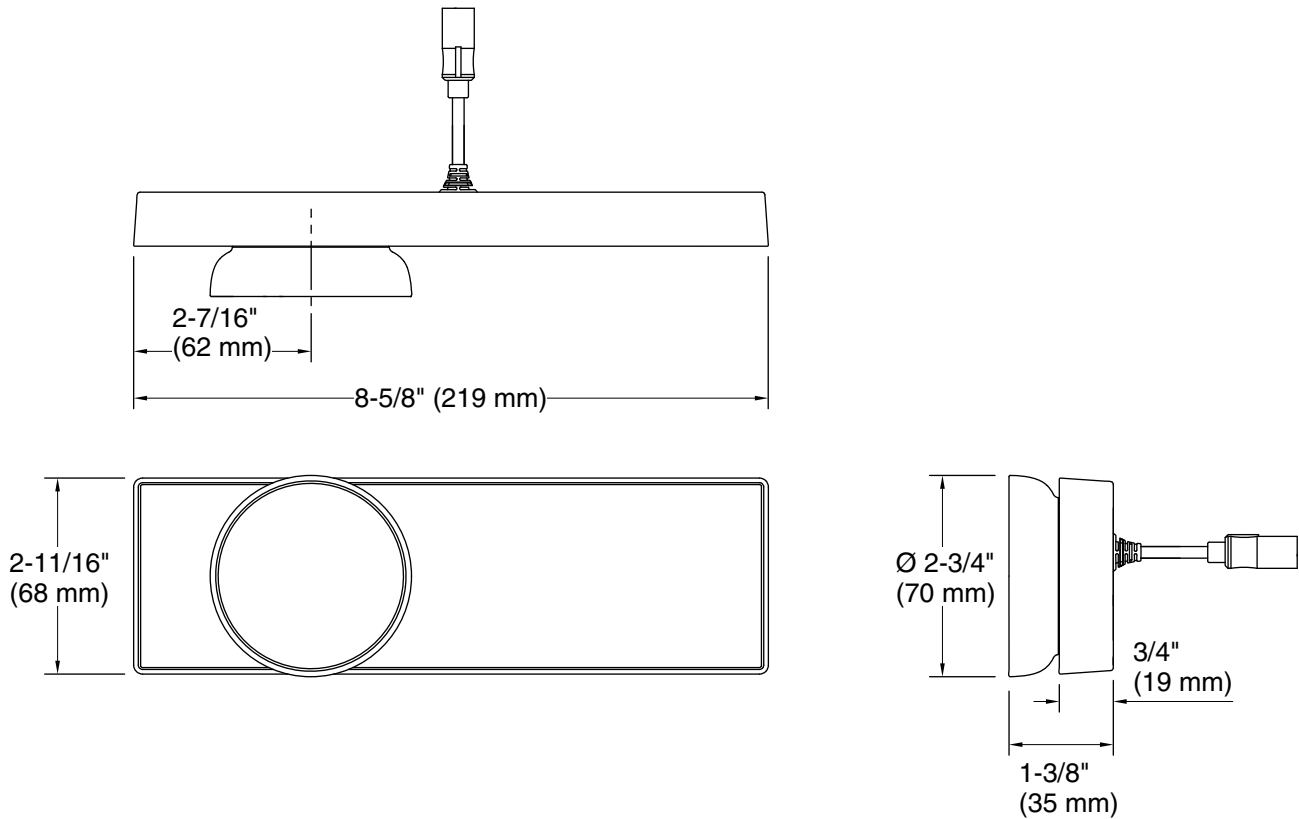

## Technical Information

All product dimensions are nominal.

Drain included: No

Cable length: Data, 32 ft (9.8 m)

Max. Ambient temp: 120°F (48.9°C)